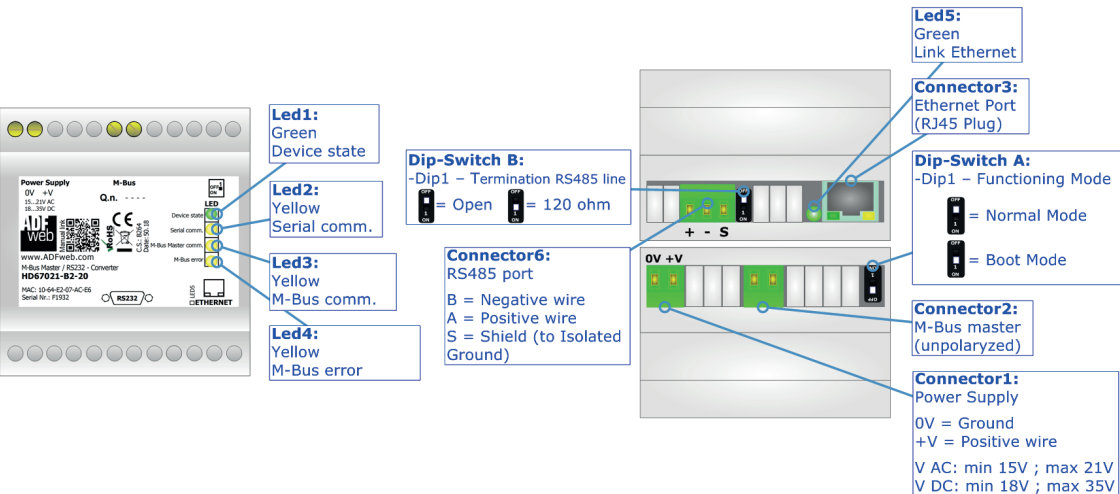

# BOX SHEET

**M-Bus / RS485 – Converter**

Box Sheet for order code: HD67022-B2  
Document code: BS6702-B2  
V1.002

**ADFweb.com srl**

Strada Nuova, 17, IT-31010 Mareno di Piave, Treviso - Italy

[www.ADFweb.com](http://www.ADFweb.com)

# CONNECTION SCHEME

Order code: HD67022-B2

Order code: HD67022-B2