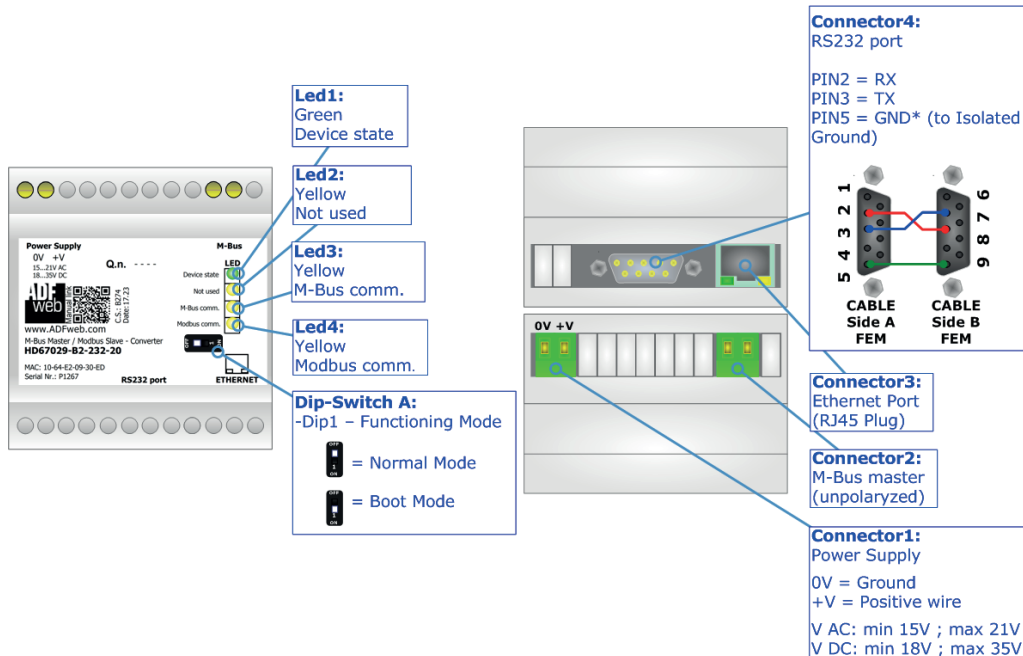

# BOX SHEET

**M-Bus master / Modbus slave - Converter**

Box Sheet for Order code: HD67029-232-B2-xxx

Document code: BS67029-232-B2-xxx

V1.004

**ADFweb.com srl**

Strada Nuova, 17, IT-31010 Mareno di Piave, Treviso - Italy

# CONNECTION SCHEME

Order code: HD67029-232-B2-xxx

Order code: HD67029-232-B2-xxx