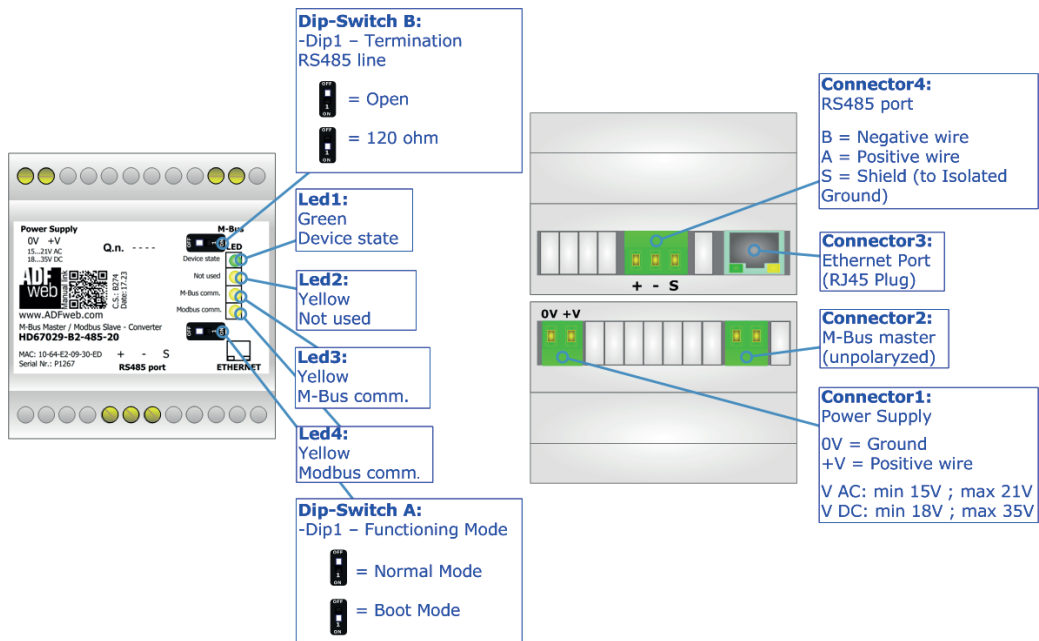

Document code: BS67029-485-B2-xxx

V1.004

ADFweb.com srl

Strada Nuova, 17, IT-31010 Mareno di Piave, Treviso - Italy

www.ADFweb.com

CONNECTION SCHEME

Order code: HD67029-485-B2-xxx

Order code: HD67029-485-B2-xxx