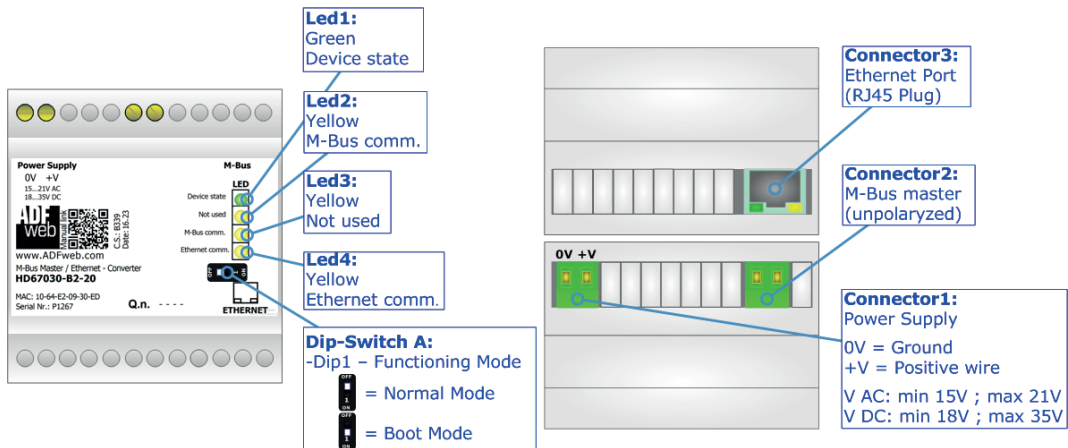

CONNECTION SCHEME

Order code: HD67030-B2

Order code: HD67030-B2