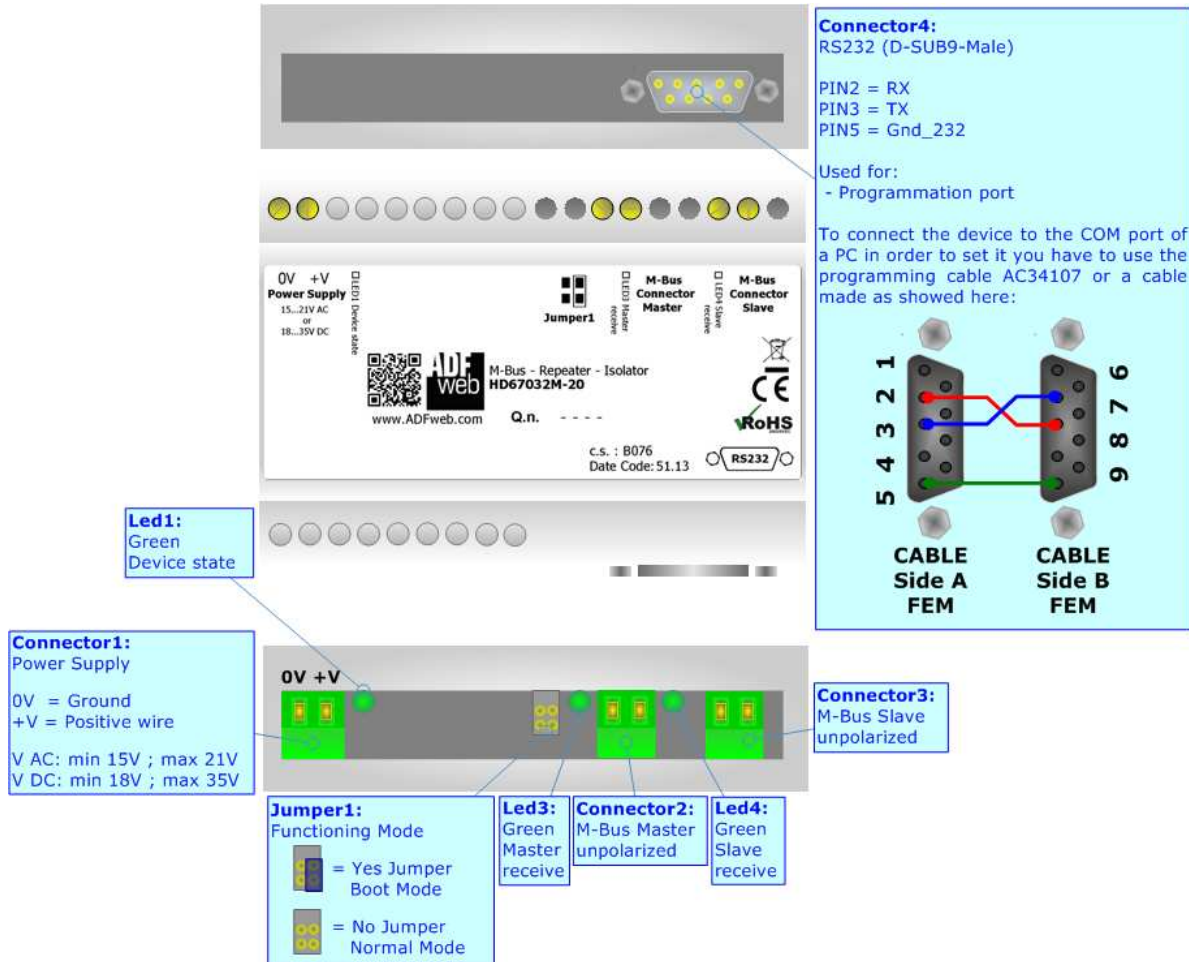

M-Bus - Repeater - Isolator

To obtain the complete manual please go to

www.adfweb.com/download/filefold/MN67032_ENG.pdf

To obtain the new version of this box sheet please go to

www.adfweb.com/download/filefold/BS67032M-20_ENG.pdf

CONNECTION SCHEME:

CONFIGURATION SOFTWARE:

For setting up the device you need the software named SW67032.
 To obtain this software please go to

www.adfweb.com/download/filefold/SW67032.zip

ADFweb.com s.r.l.
 www.adfweb.com
 support@adfweb.com