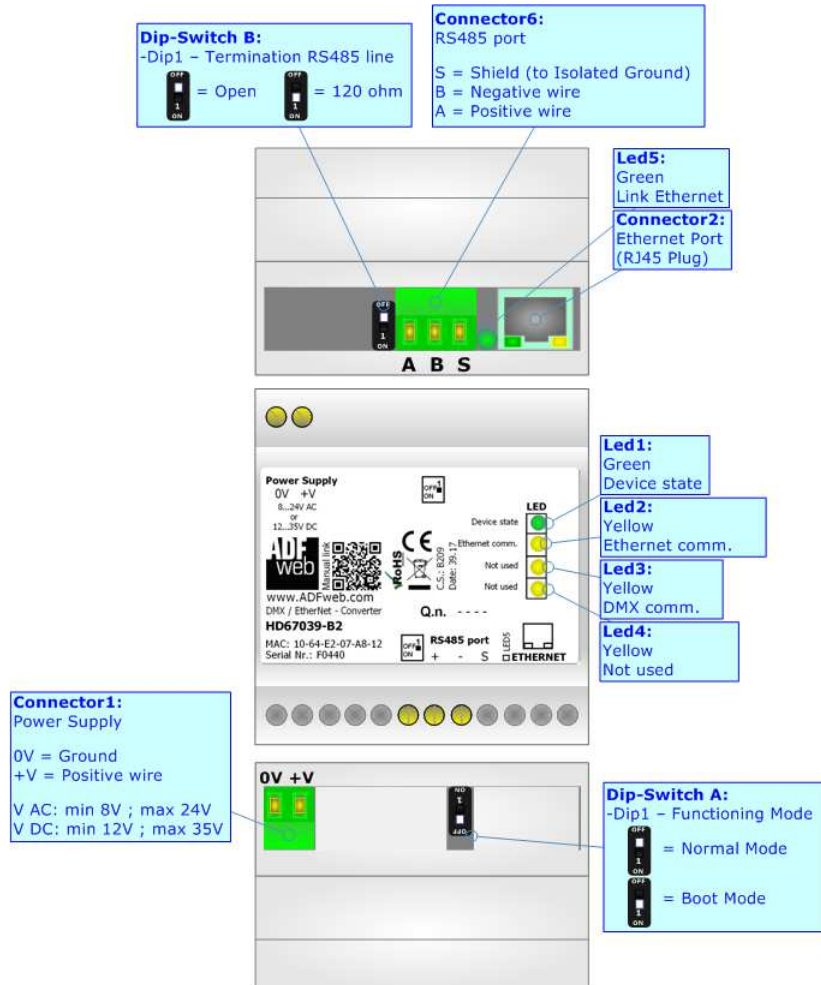

DMX / Ethernet - Converter

To obtain the complete manual please go to:

www.adfweb.com/download/filefold/MN67039_ENG.pdf

To obtain the new version of this box sheet please go to:

www.adfweb.com/download/filefold/BS67039-B2_ENG.pdf

CONNECTION SCHEME:

CONFIGURATION SOFTWARE:

For setting up the device you need the software named SW67039. To obtain this software please go to:

www.adfweb.com/download/filefold/SW67039.zip

ADFweb.com s.r.l.
www.adfweb.com
support@adfweb.com