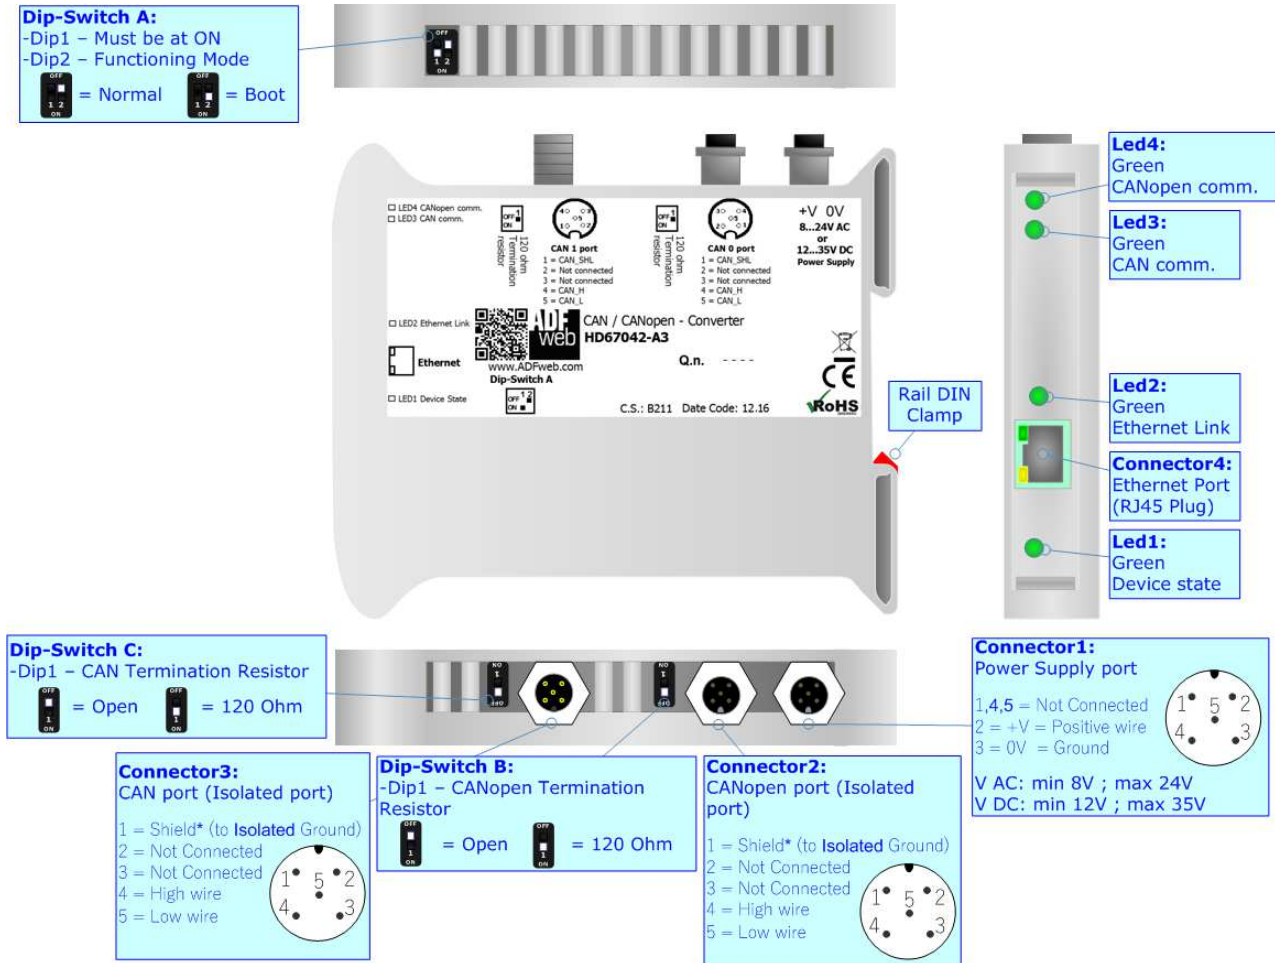

CAN / CANopen - Converter

To obtain the complete manual please go to:

www.adfweb.com/download/filefold/MN67042_ENG.pdf

To obtain the new version of this box sheet please go to:

www.adfweb.com/download/filefold/BS67042-A3_ENG.pdf

CONNECTION SCHEME:

CONFIGURATION SOFTWARE:

For setting up the device you need the software named SW67042. To obtain this software please go to:

www.adfweb.com/download/filefold/SW67042.zip

ADFweb.com s.r.l.
www.adfweb.com
support@adfweb.com