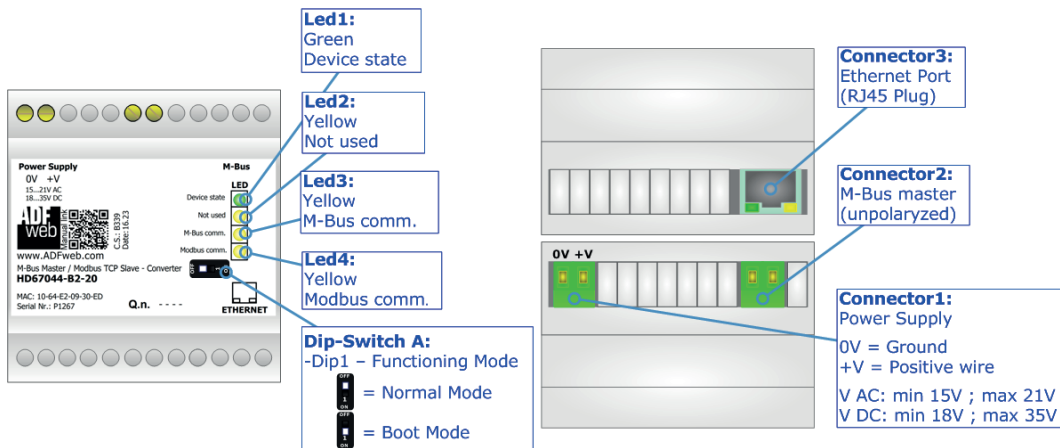

CONNECTION SCHEME

Order code: HD67044-B2-xxx

Order code: HD67044-B2-xxx