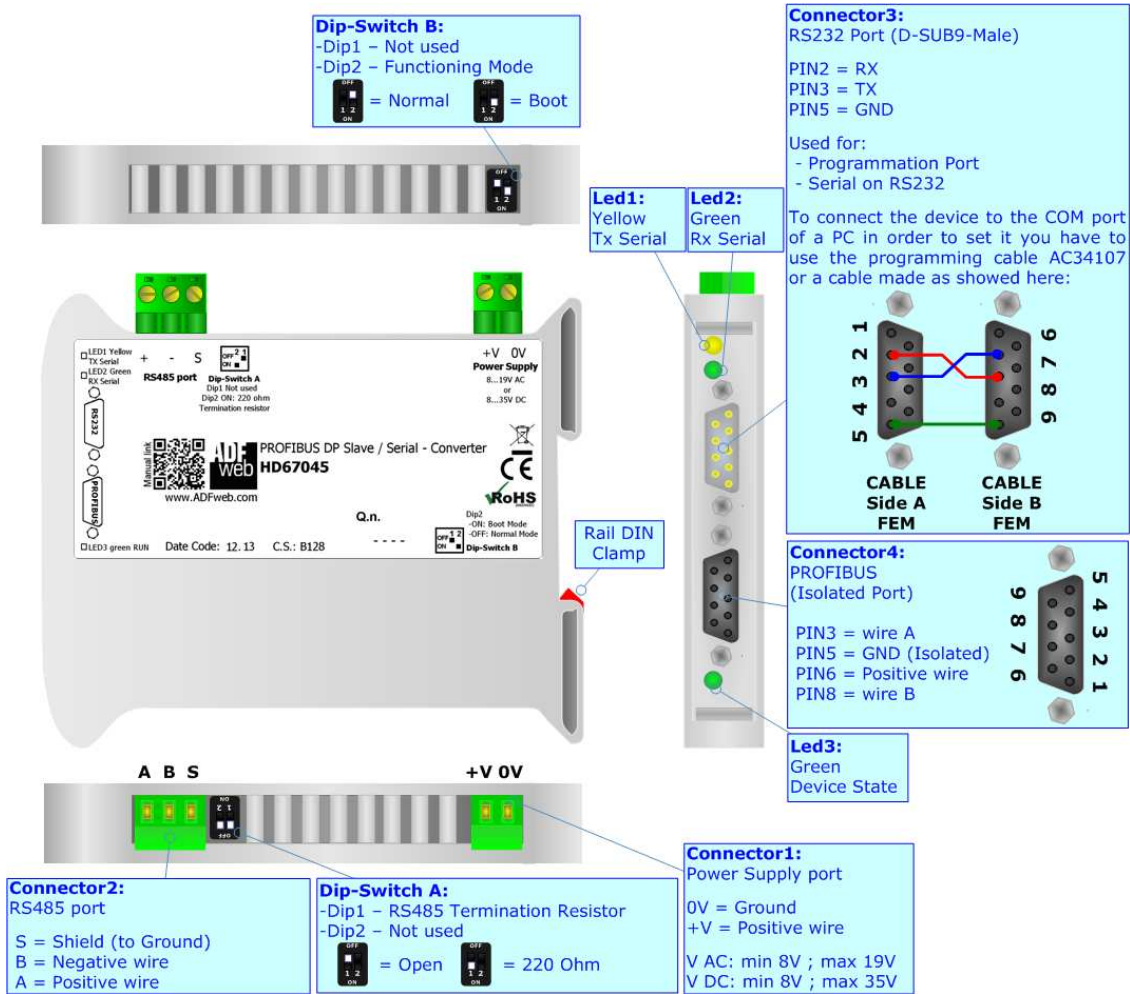

PROFIBUS DP Slave / Serial - Converter

To obtain the complete manual please go to

www.adfweb.com/download/filefold/MN67045_ENG.pdf

To obtain the new version of this box sheet please go to

www.adfweb.com/download/filefold/BS67045_ENG.pdf

CONNECTION SCHEME:

CONFIGURATION SOFTWARE:

For setting up the device you need the software named SW67045.

To obtain this software please go to

www.adfweb.com/download/filefold/SW67045.zip

ADFweb.com s.r.l.
 www.adfweb.com
 info@adfweb.com
 support@adfweb.com