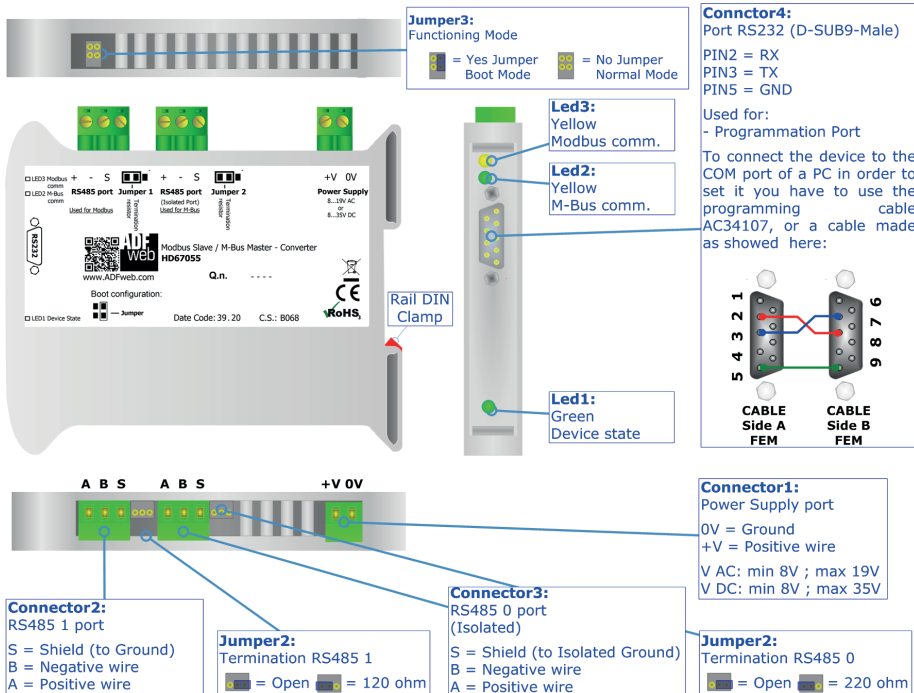

QR of Software

[www.adfweb.com/download/
filefold/SW67055.zip](http://www.adfweb.com/download/filefold/SW67055.zip)

HD67055-A1

BOX SHEET

**Modbus Slave / M-Bus Master
Converter**

Box Sheet for Order code: HD67055-A1
Document code: BS67055-A1
V1.002

ADFweb.com srl

Strada Nuova, 17, IT-31010 Mareno di Piave, Treviso - Italy

www.ADFweb.com

CONNECTION SCHEME

Order code: HD67055-A1

Order code: HD67055-A1