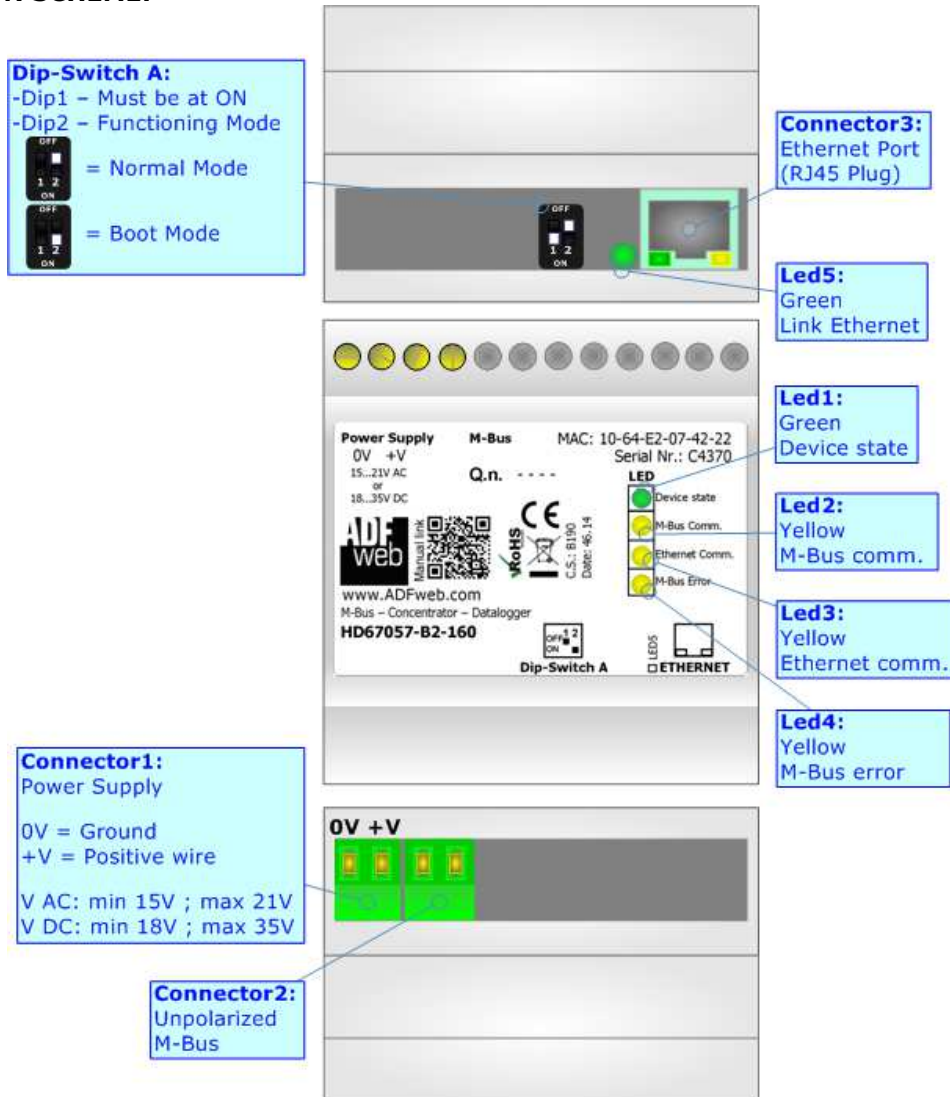

M-Bus - Concentrator - Datalogger

To obtain the complete manual please go to:

www.adfweb.com/download/filefold/MN67057_ENG.pdf

To obtain the new version of this box sheet please go to:

www.adfweb.com/download/filefold/BS67057-B2_ENG.pdf

CONNECTION SCHEME:

CONFIGURATION SOFTWARE:

For setting up the device you need the software named SW67057. To obtain this software please go to:

www.adfweb.com/download/filefold/SW67057.zip

ADFweb.com s.r.l.
 www.adfweb.com
 support@adfweb.com