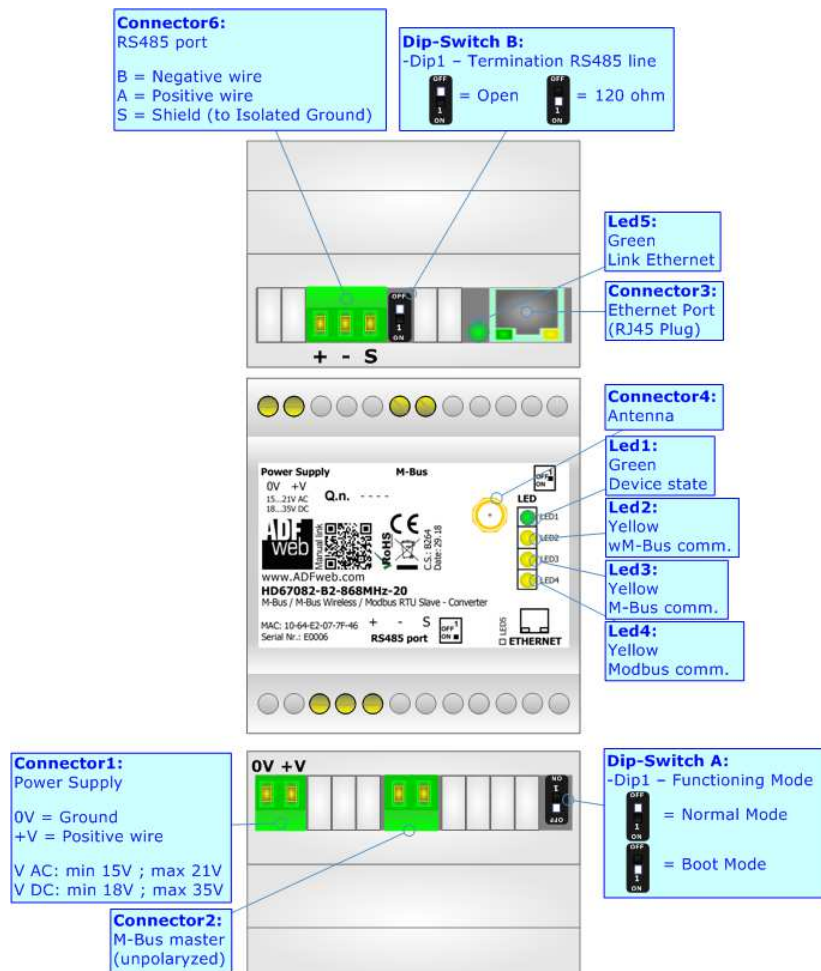

M-Bus / M-Bus Wireless / Modbus RTU slave - Converter

To obtain the complete manual please go to:

www.adfweb.com/download/filefold/MN67082_ENG.pdf

To obtain the new version of this box sheet please go to:

www.adfweb.com/download/filefold/BS67082-B2-xxx_ENG.pdf

CONNECTION SCHEME:

CONFIGURATION SOFTWARE:

For setting up the device you need the software named SW67082. To obtain this software please go to:

www.adfweb.com/download/filefold/SW67082.zip