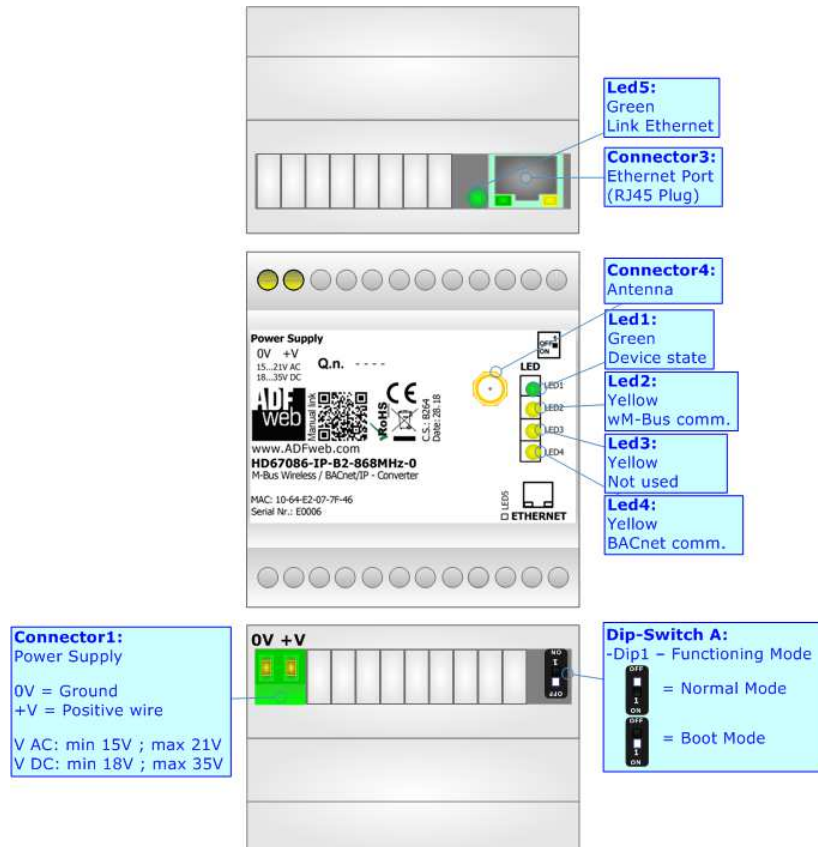

M-Bus Wireless / BACnet/IP slave - Converter

To obtain the complete manual please go to:

www.adfweb.com/download/filefold/MN67086_ENG.pdf

To obtain the new version of this box sheet please go to:

www.adfweb.com/download/filefold/BS67086-IP-B2-xxx-0_ENG.pdf

CONNECTION SCHEME:

CONFIGURATION SOFTWARE:

For setting up the device you need the software named SW67086. To obtain this software please go to:

www.adfweb.com/download/filefold/SW67086.zip

ADFweb.com s.r.l.
www.adfweb.com
support@adfweb.com