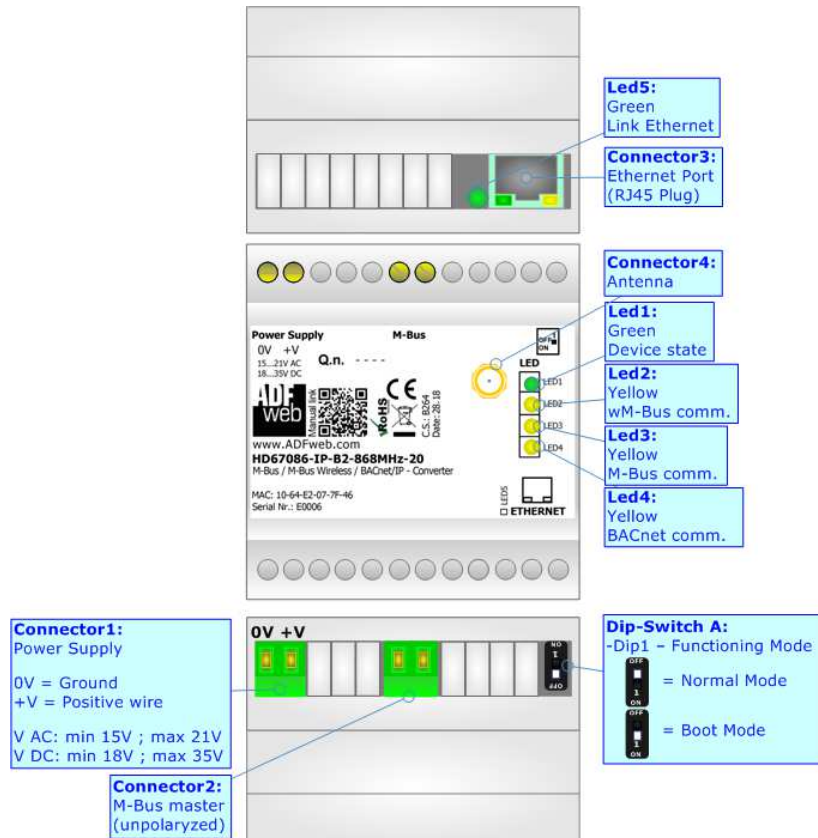

## M-Bus / M-Bus Wireless / BACnet/IP slave - Converter

To obtain the complete manual please go to:

[www.adfweb.com/download/filefold/MN67086\\_ENG.pdf](http://www.adfweb.com/download/filefold/MN67086_ENG.pdf)

To obtain the new version of this box sheet please go to:

[www.adfweb.com/download/filefold/BS67086-IP-B2-xxx-xxx\\_ENG.pdf](http://www.adfweb.com/download/filefold/BS67086-IP-B2-xxx-xxx_ENG.pdf)

### CONNECTION SCHEME: