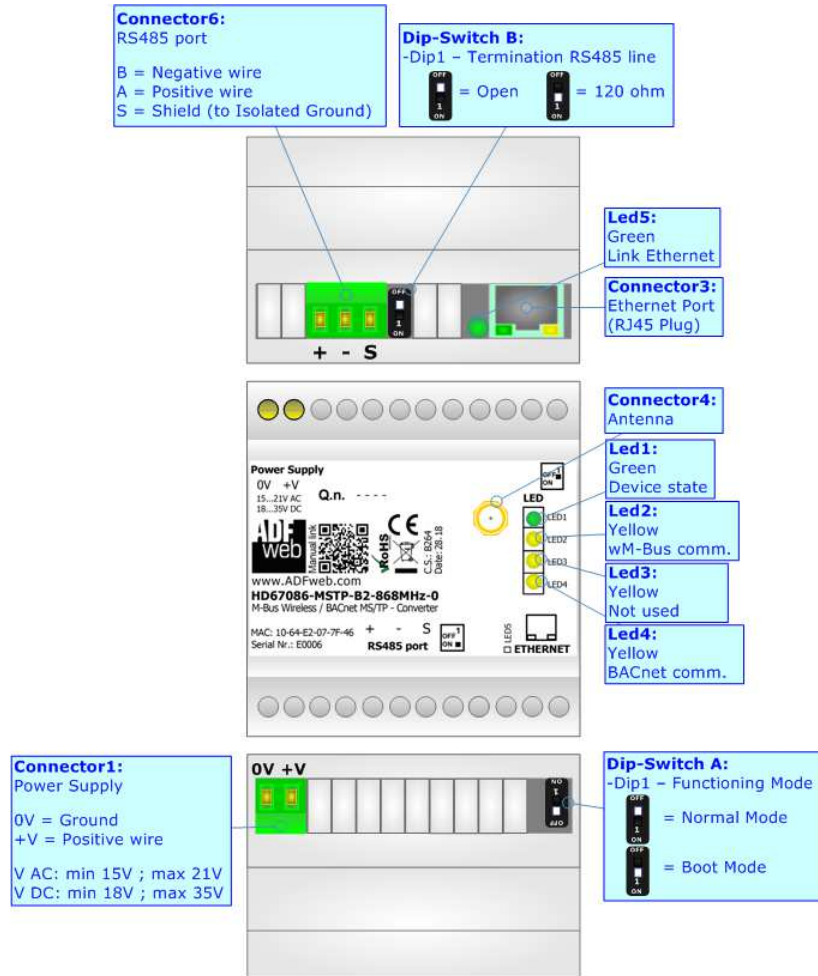

M-Bus Wireless / BACnet MS/TP slave - Converter

To obtain the complete manual please go to:

www.adfweb.com/download/filefold/MN67086_ENG.pdf

To obtain the new version of this box sheet please go to:

www.adfweb.com/download/filefold/BS67086-MSTP-B2-xxx-0_ENG.pdf

CONNECTION SCHEME:

CONFIGURATION SOFTWARE:

For setting up the device you need the software named SW67086. To obtain this software please go to:

www.adfweb.com/download/filefold/SW67086.zip

ADFweb.com s.r.l.
 www.adfweb.com
 support@adfweb.com