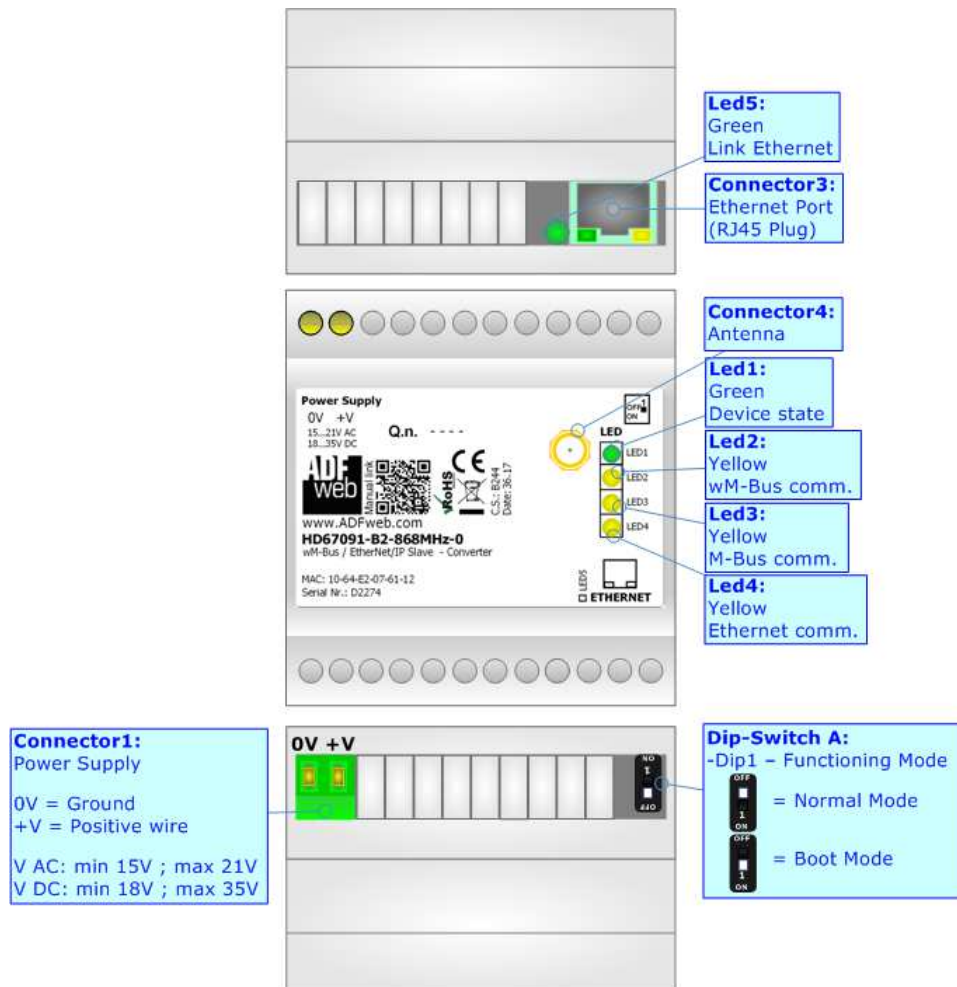

M-Bus Wireless / EtherNet/IP - Converter

To obtain the complete manual please go to:

www.adfweb.com/download/filefold/MN67091_ENG.pdf

To obtain the new version of this box sheet please go to:

www.adfweb.com/download/filefold/BS67091-B2-0_ENG.pdf

CONNECTION SCHEME:

CONFIGURATION SOFTWARE:

For setting up the device you need the software named SW67091. To obtain this software please go to:

www.adfweb.com/download/filefold/SW67091.zip

ADFweb.com S.r.l.
 www.adfweb.com
 support@adfweb.com

Manual

Box-Sheet

Software