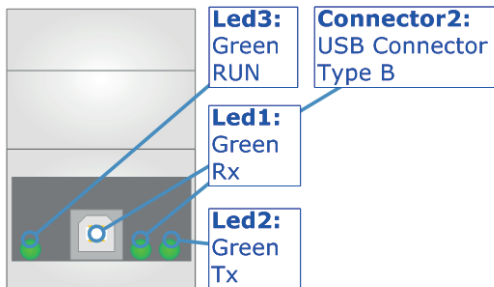

QR of Software

[www.adfweb.com/download/
filefold/SW67119.zip](http://www.adfweb.com/download/filefold/SW67119.zip)

Box Sheet for Order code: HD67119
Document code: BS677119
V1.003

ADFweb.com srl

Strada Nuova, 17, IT-31010 Marenco di Piave, Treviso - Italy

CONNECTION SCHEME

Order code: HD67119

Order code: HD67119