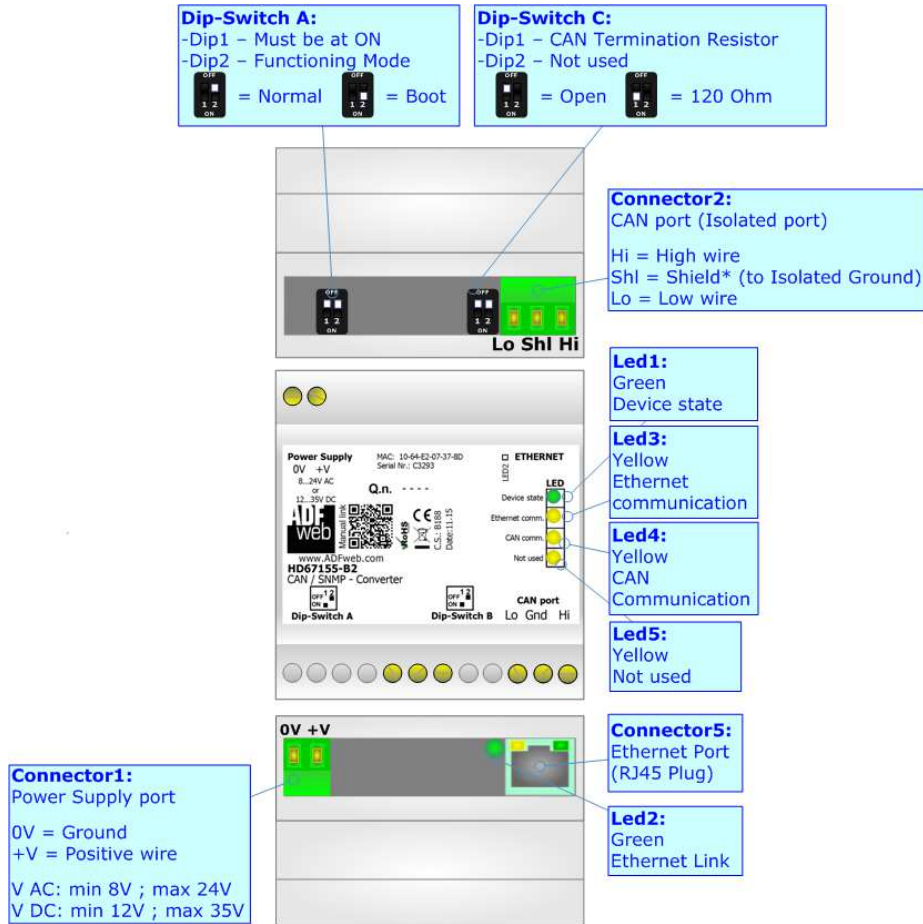

CAN / SNMP - Converter

To obtain the complete manual please go to:

www.adfweb.com/download/filefold/MN67155_ENG.pdf

To obtain the new version of this box sheet please go to:

www.adfweb.com/download/filefold/BS67155-B2_ENG.pdf

CONNECTION SCHEME:

CONFIGURATION SOFTWARE:

For setting up the device you need the software named SW67155. To obtain this software please go to:

www.adfweb.com/download/filefold/SW67155.zip

ADFweb.com s.r.l.
 www.adfweb.com
 support@adfweb.com