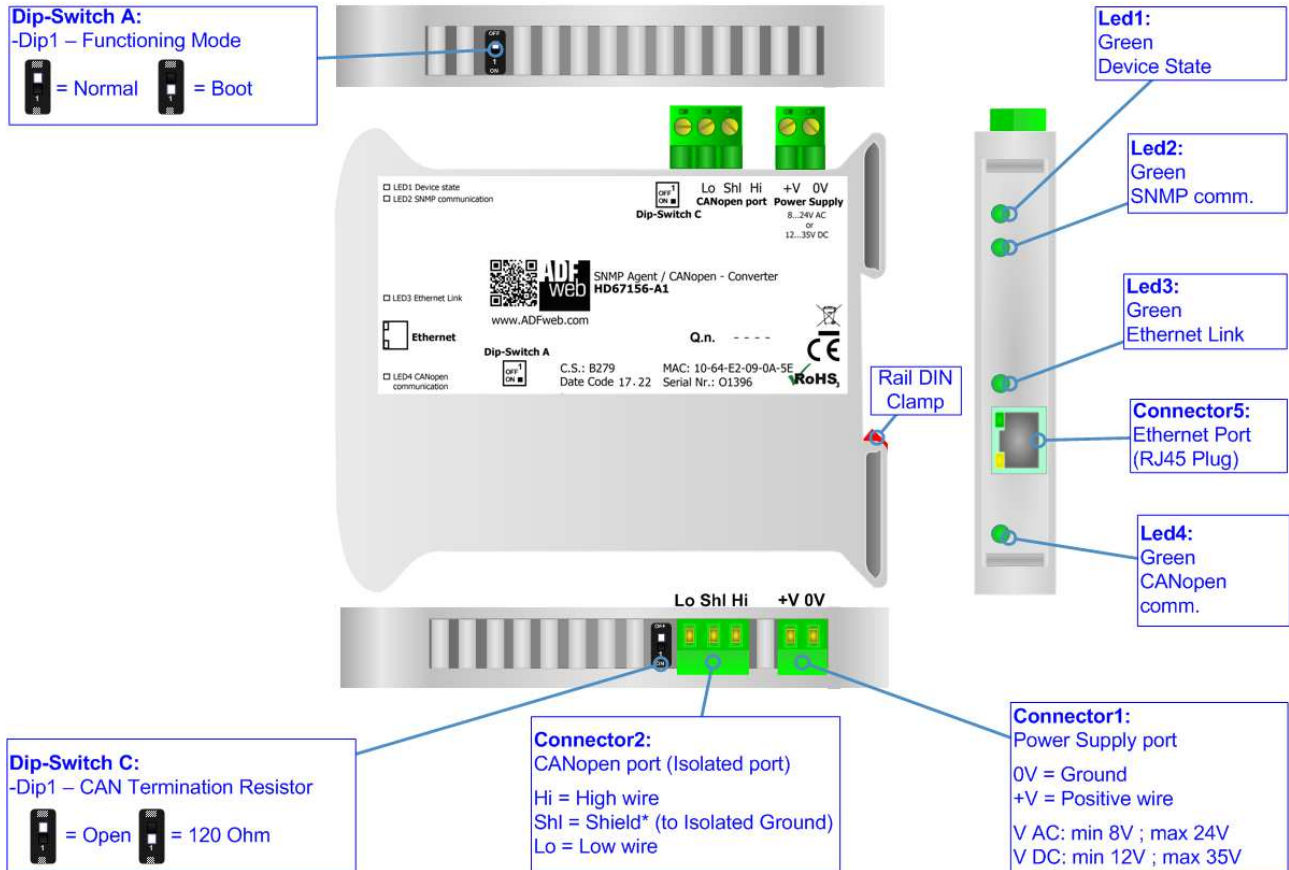

CANopen / SNMP Agent - Converter

To obtain the complete manual please go to:

www.adfweb.com/download/filefold/MN67156_ENG.pdf

To obtain the new version of this box sheet please go to:

www.adfweb.com/download/filefold/BS67156-A1_ENG.pdf

CONNECTION SCHEME:

CONFIGURATION SOFTWARE:

For setting up the device you need the software named SW67156. To obtain this software please go to:

www.adfweb.com/download/filefold/SW67156.zip

ADFweb.com s.r.l.
www.adfweb.com
support@adfweb.com