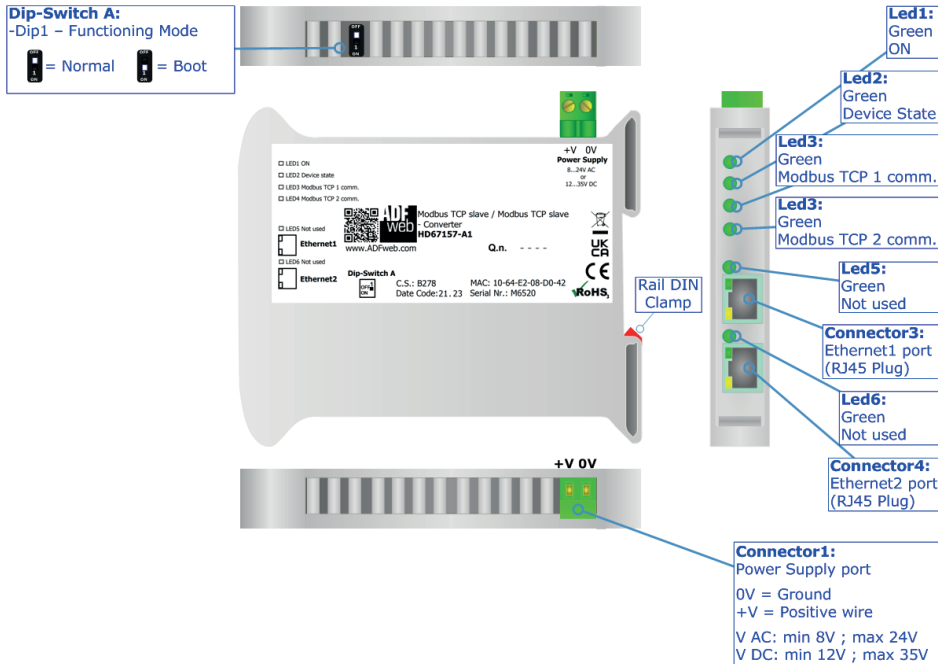

QR of Software

[www.adfweb.com/download/
filefold/SW67157.zip](http://www.adfweb.com/download/filefold/SW67157.zip)

HD67157-A1

BOX SHEET

**Modbus TCP Slave / Modbus TCP Slave
Converter**

Box Sheet for Order code: HD67157-A1
Document code: BS67157-A1
V1.000

ADFweb.com srl

Strada Nuova, 17, IT-31010 Mareno di Piave, Treviso - Italy

www.ADFweb.com

CONNECTION SCHEME

Order code: HD67157-A1

Order code: HD67157-A1