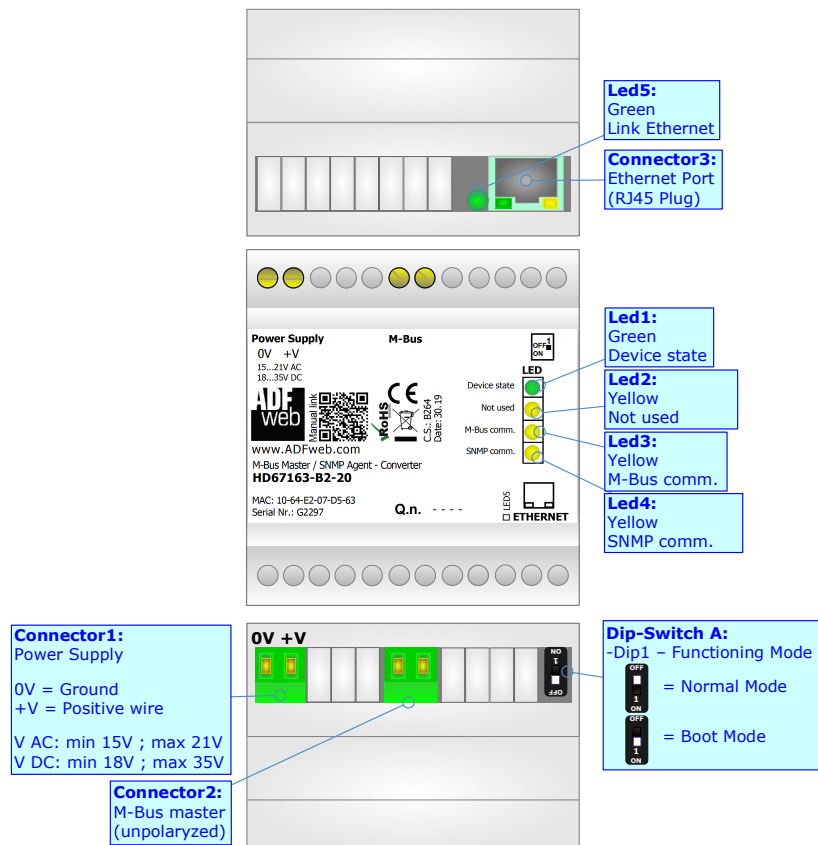

M-Bus Master / SNMP Agent - Converter

To obtain the complete manual please go to:

www.adfweb.com/download/filefold/MN67163_ENG.pdf

To obtain the new version of this box sheet please go to:

www.adfweb.com/download/filefold/BS67163-B2_xxx_ENG.pdf

CONNECTION SCHEME:

CONFIGURATION SOFTWARE:

For setting up the device you need the software named SW67163. To obtain this software please go to:

www.adfweb.com/download/filefold/SW67163.zip

ADFweb.com s.r.l.
www.adfweb.com
support@adfweb.com