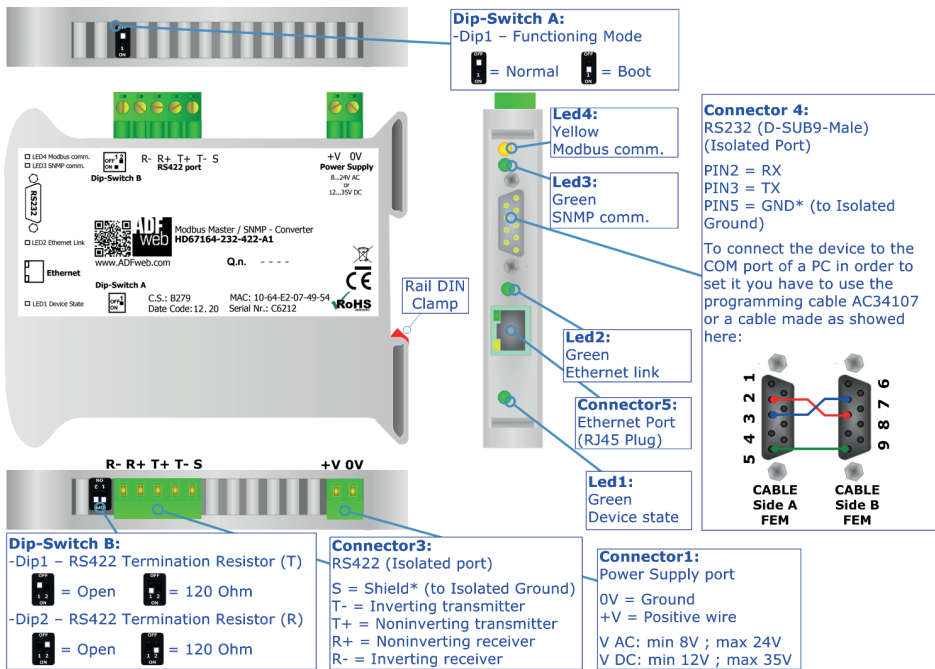

QR of Software

[www.adfweb.com/download/
filefold/SW67164.zip](http://www.adfweb.com/download/filefold/SW67164.zip)

BOX SHEET

Modbus Master / SNMP - Converter

Box Sheet for Order code: HD67164-232-422-A1

Document code: BS67164-232-422-A1

V1.003

ADFweb.com srl

Strada Nuova, 17, IT-31010 Marenco di Piave, Treviso - Italy

CONNECTION SCHEME

Order code: HD67164-232-422-A1

Order code: HD67164-232-422-A1