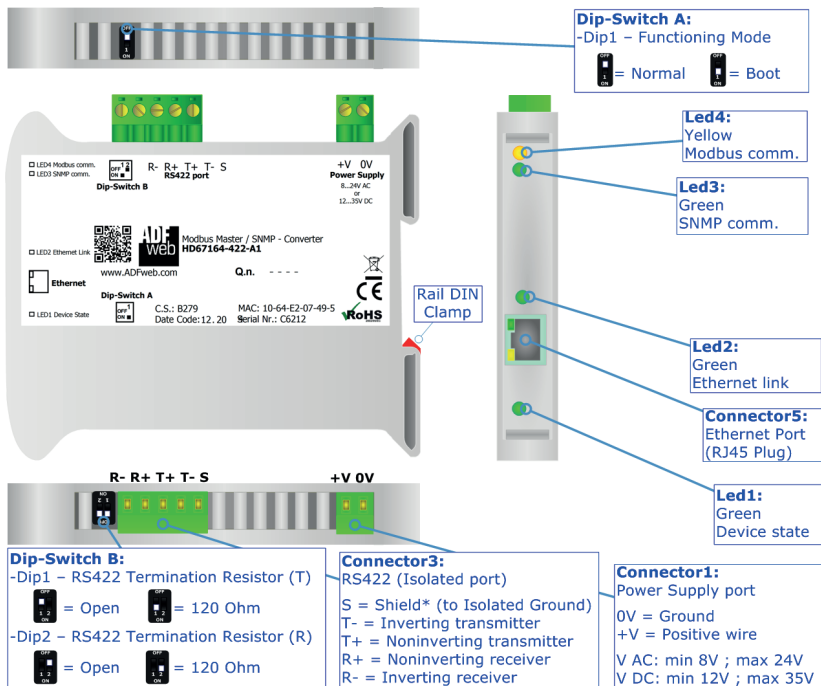

QR of Software

[www.adfweb.com/download/
filefold/SW67164.zip](http://www.adfweb.com/download/filefold/SW67164.zip)

HD67164-422-A1

BOX SHEET

Modbus Master / SNMP - Converter

Box Sheet for Order code: HD67164-422-A1
Document code: BS67164-422-A1
V1.003

ADFweb.com srl

Strada Nuova, 17, IT-31010 Mareno di Piave, Treviso - Italy

www.ADFweb.com

CONNECTION SCHEME

Order code: HD67164-422-A1

Order code: HD67164-422-A1