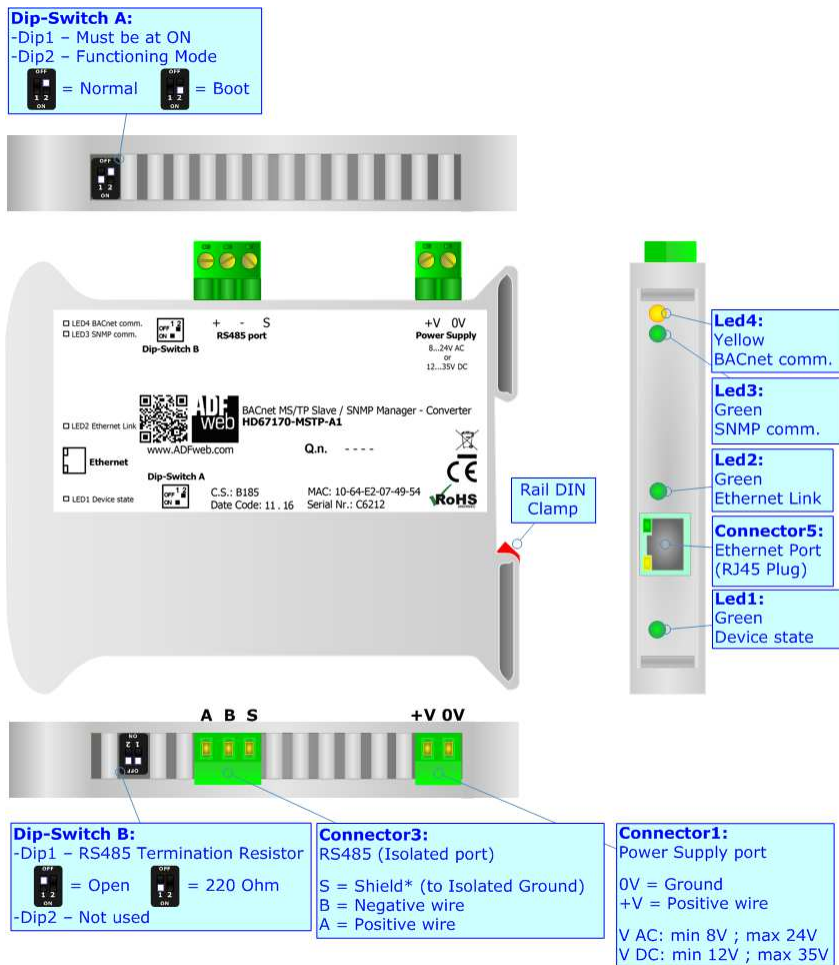

BACnet MS/TP Slave / SNMP Manager - Converter

To obtain the complete manual please go to

www.adfweb.com/download/filefold/MN67170_ENG.pdf

To obtain the new version of this box sheet please go to

www.adfweb.com/download/filefold/BS67170-MSTP-A1_ENG.pdf

CONNECTION SCHEME:

CONFIGURATION SOFTWARE:

For setting up the device you need the software named SW67170.

To obtain this software please go to

www.adfweb.com/download/filefold/SW67170.zip

ADFweb.com S.r.l.
 www.adfweb.com
 support@adfweb.com