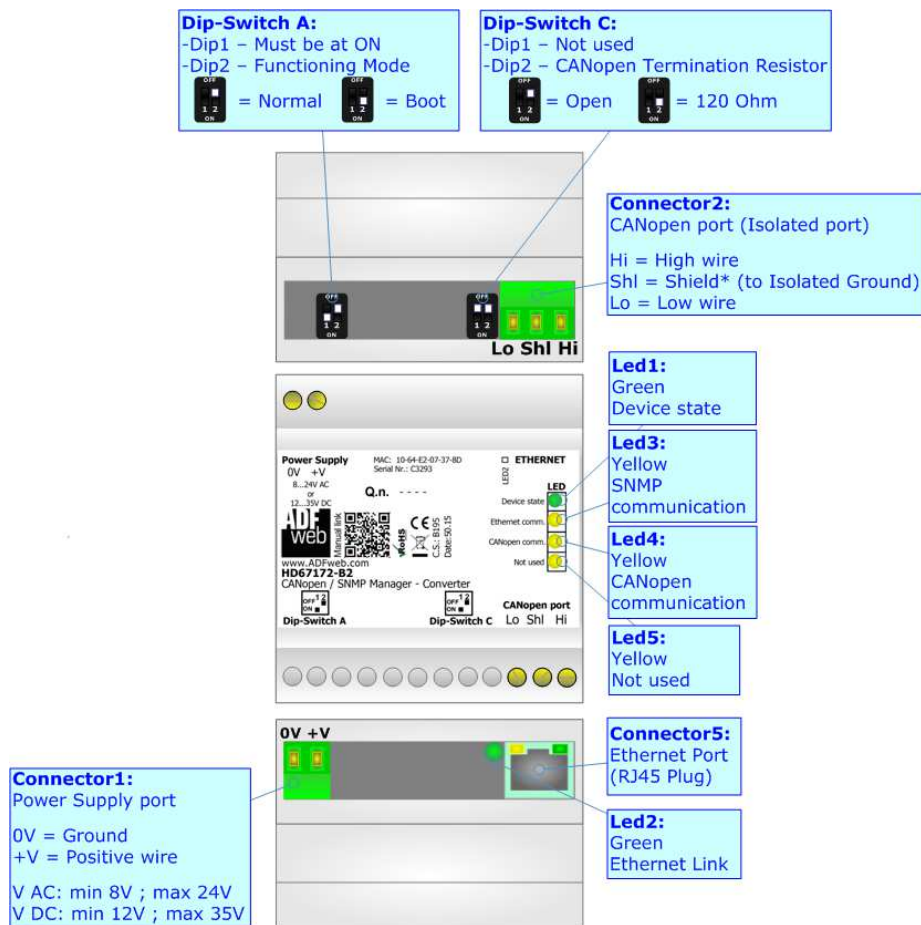

## SNMP Manager / CANopen - Converter

To obtain the complete manual please go to

[www.adfweb.com/download/filefold/MN67172\\_ENG.pdf](http://www.adfweb.com/download/filefold/MN67172_ENG.pdf)

To obtain the new version of this box sheet please go to

### CONNECTION SCHEME: