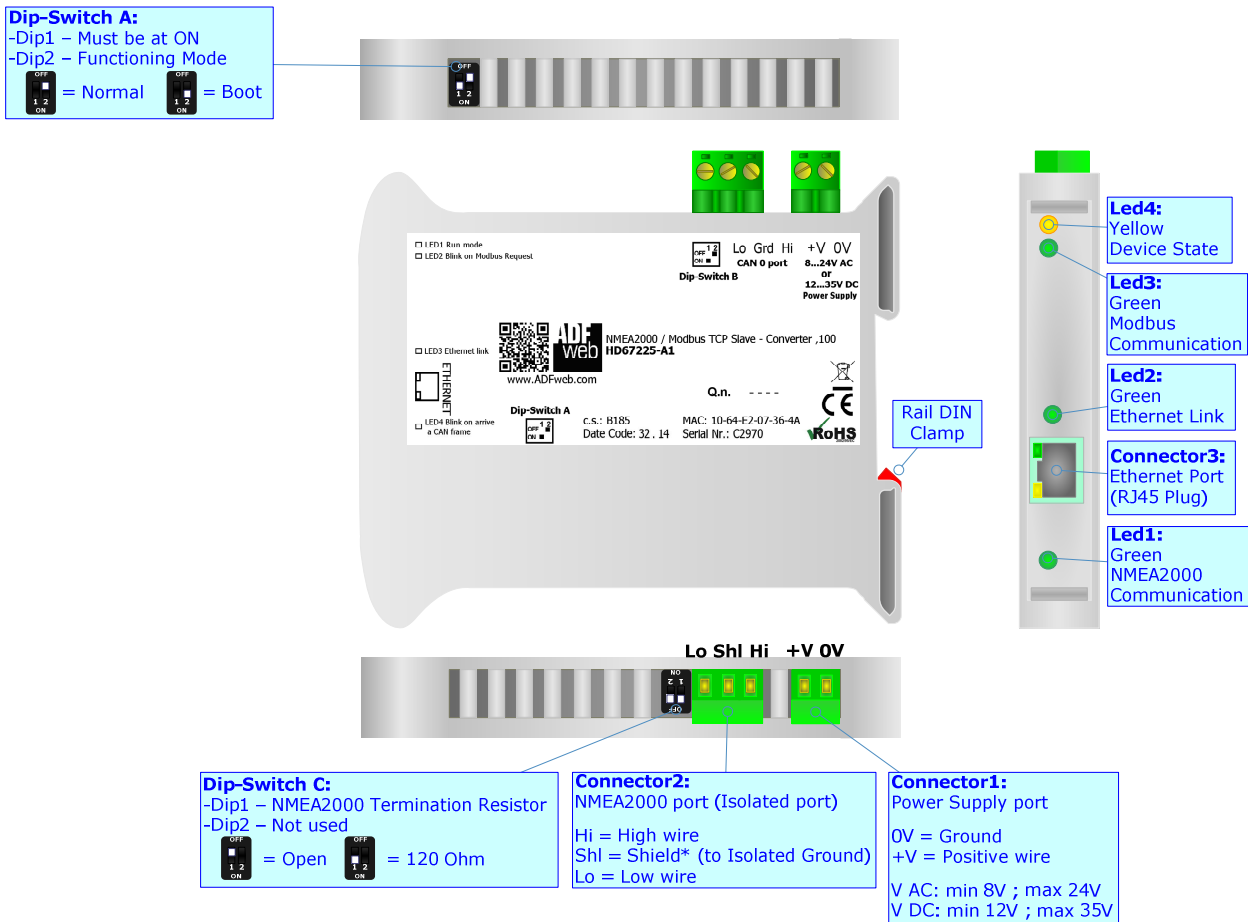

## NMEA2000 / Modbus TCP Slave - Converter

To obtain the complete manual please go to

[www.adfweb.com/download/filefold/MN67225\\_ENG.pdf](http://www.adfweb.com/download/filefold/MN67225_ENG.pdf)

To obtain the new version of this box sheet please go to

### CONNECTION SCHEME: