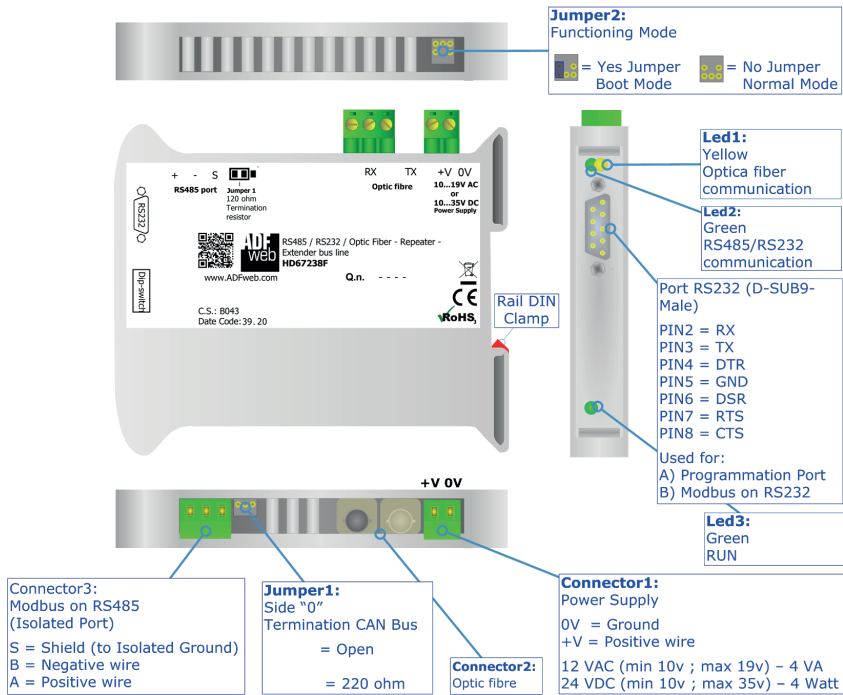

BOX SHEET

**RS485 / RS232 / Optic Fiber
Repeater - Extender bus line**

Box Sheet for Order code: HD67238F
Document code: BS67238F
V1.002

ADFweb.com srl

Strada Nuova, 17, IT-31010 Mareno di Piave, Treviso - Italy

CONNECTION SCHEME

Order code: HD67238-F

Order code: HD67238-F