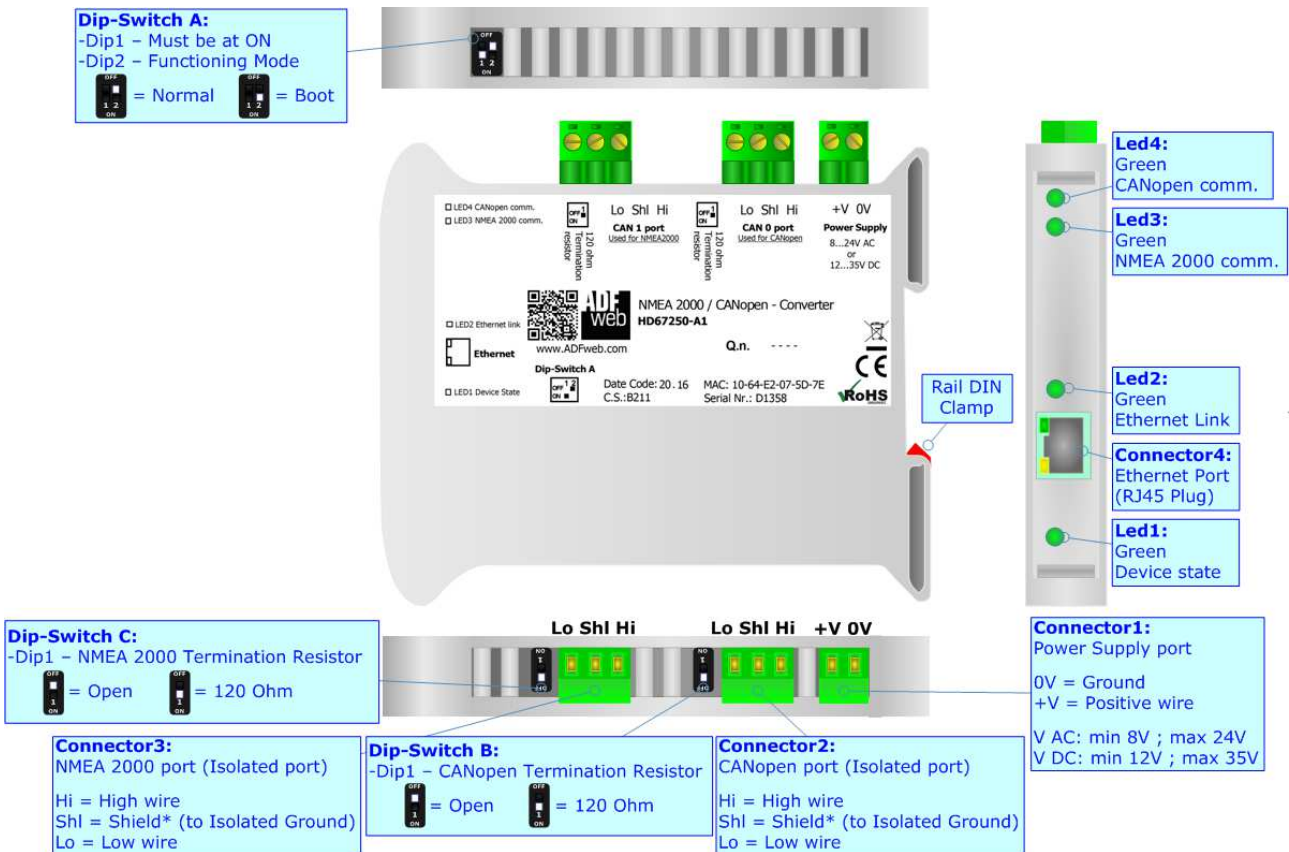

NMEA 2000 / CANopen - Converter

To obtain the complete manual please go to:

www.adfweb.com/download/filefold/MN67250_ENG.pdf

To obtain the new version of this box sheet please go to:

www.adfweb.com/download/filefold/BS67250A1_ENG.pdf

CONNECTION SCHEME:

CONFIGURATION SOFTWARE:

For setting up the device you need the software named SW67250. To obtain this software please go to:

www.adfweb.com/download/filefold/SW67250.zip

ADFweb.com s.r.l.
 www.adfweb.com
 support@adfweb.com