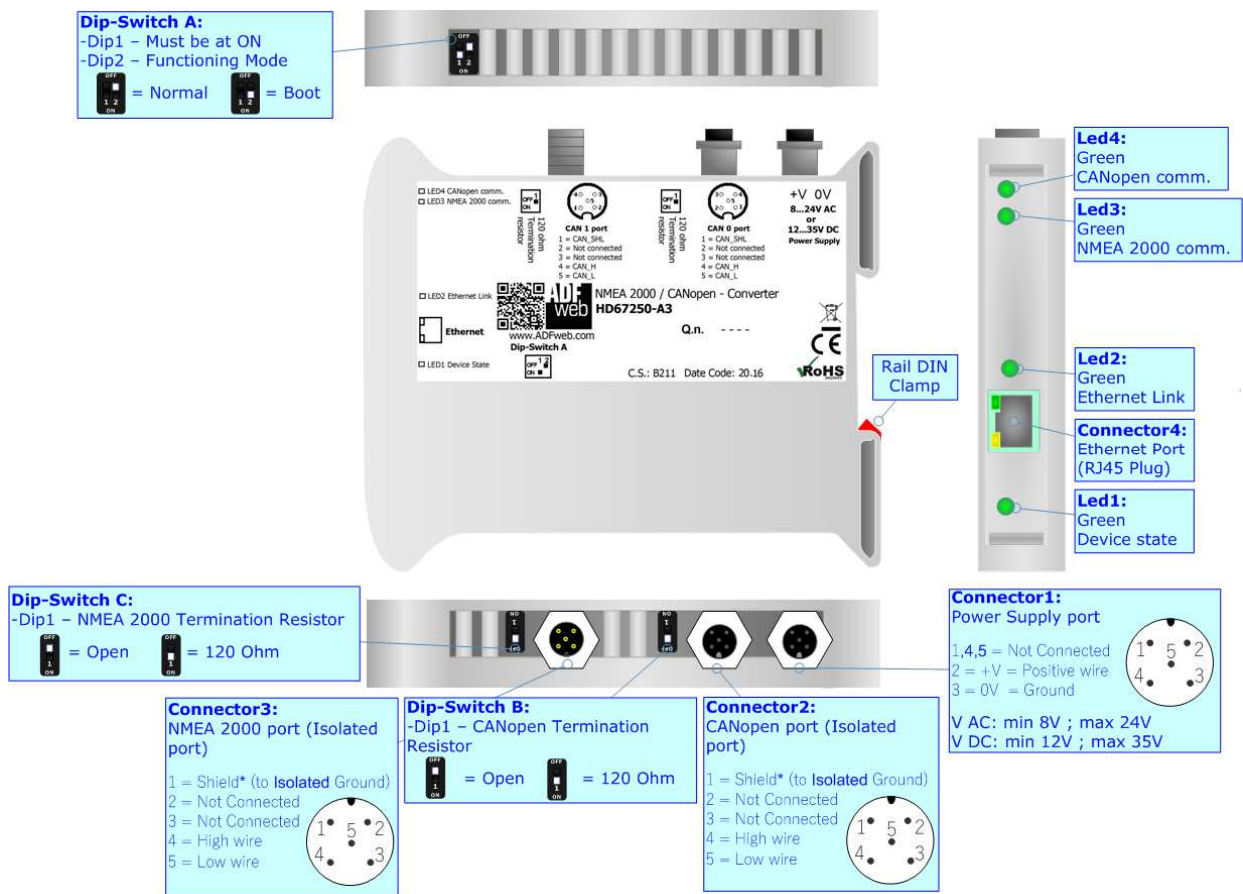

NMEA 2000 / CANopen - Converter

To obtain the complete manual please go to:

www.adfweb.com/download/filefold/MN67250_ENG.pdf

To obtain the new version of this box sheet please go to:

www.adfweb.com/download/filefold/BS67250A3_ENG.pdf

CONNECTION SCHEME:

CONFIGURATION SOFTWARE:

For setting up the device you need the software named SW67250. To obtain this software please go to:

www.adfweb.com/download/filefold/SW67250.zip

ADFweb.com s.r.l.
 www.adfweb.com
 support@adfweb.com