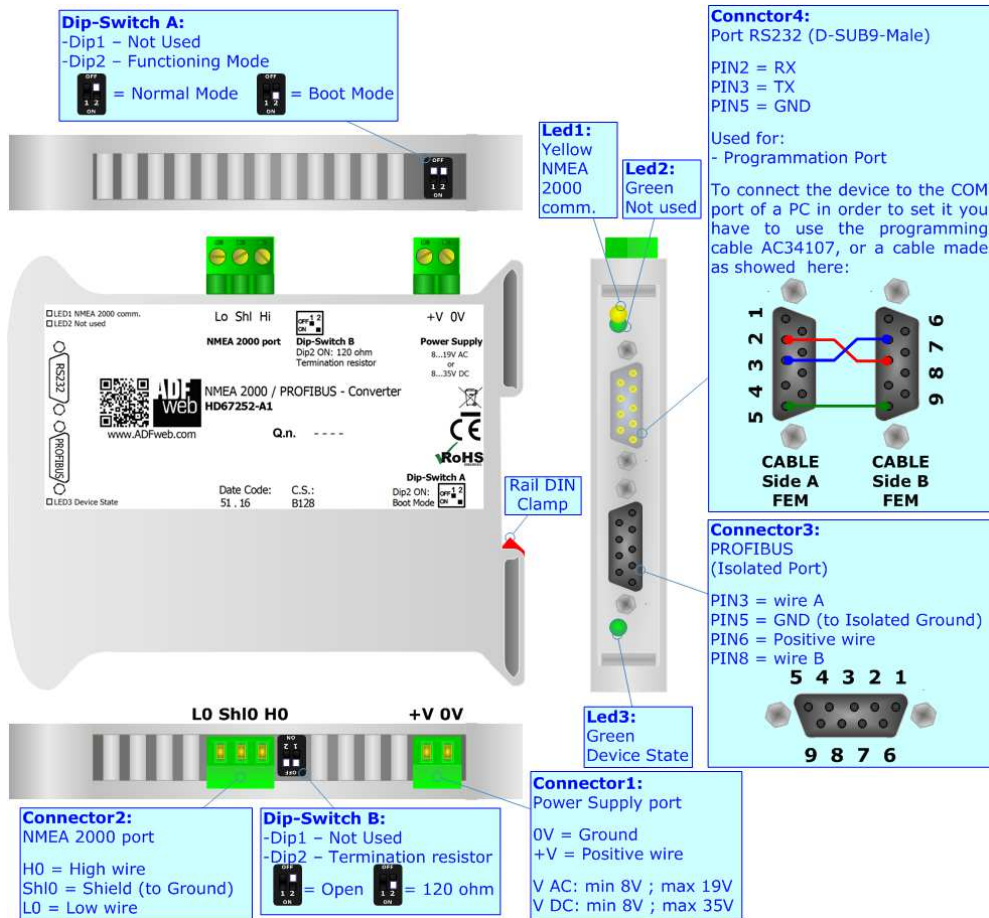

## NMEA 2000 / PROFIBUS Slave - Converter

To obtain the complete manual please go to:

[www.adfweb.com/download/filefold/MN67252\\_ENG.pdf](http://www.adfweb.com/download/filefold/MN67252_ENG.pdf)

To obtain the new version of this box sheet please go to:

### CONNECTION SCHEME: