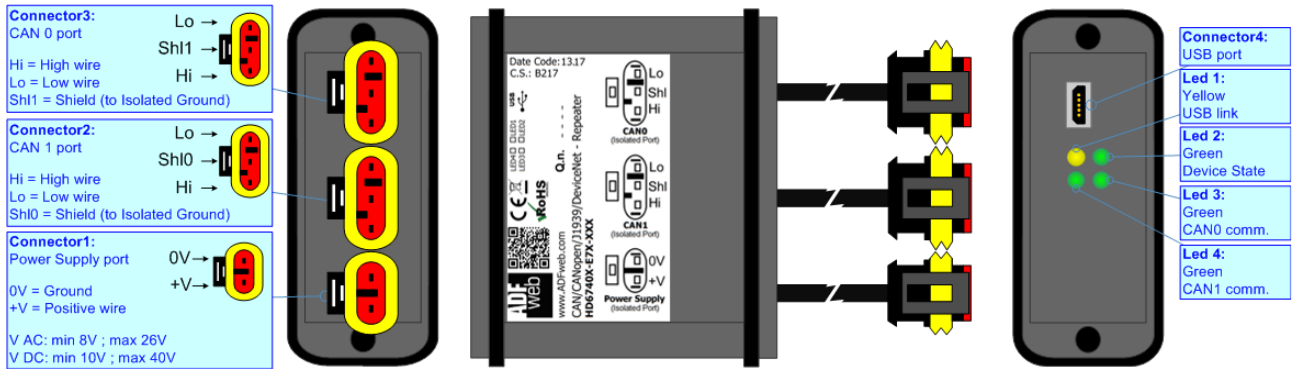

DeviceNet - Repeater – Extender bus line

To obtain the complete manual please go to:

www.adfweb.com/download/filefold/MN67401_ENG.pdf

To obtain the new version of this box sheet please go to:

www.adfweb.com/download/filefold/BS67403-E7x_ENG.pdf

CONNECTION SCHEME:

CONFIGURATION SOFTWARE:

For setting up the device you need the software named SW6740x. To obtain this software please go to:

www.adfweb.com/download/filefold/SW6740x.zip

ADFweb.com s.r.l.
 www.adfweb.com
 support@adfweb.com