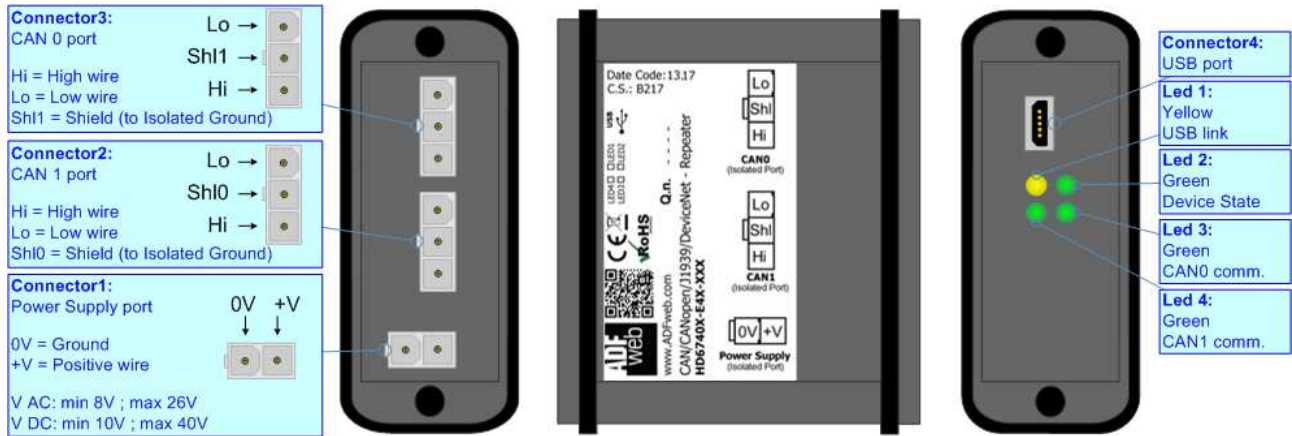

J1939 and NMEA2000 - Repeater – Extender bus line

To obtain the complete manual please go to:

www.adfweb.com/download/filefold/MN67401_ENG.pdf

To obtain the new version of this box sheet please go to:

www.adfweb.com/download/filefold/BS67404-E4x_ENG.pdf

CONNECTION SCHEME:

CONFIGURATION SOFTWARE:

For setting up the device you need the software named SW6740x. To obtain this software please go to:

www.adfweb.com/download/filefold/SW6740x.zip

ADFweb.com s.r.l.
 www.adfweb.com
 support@adfweb.com