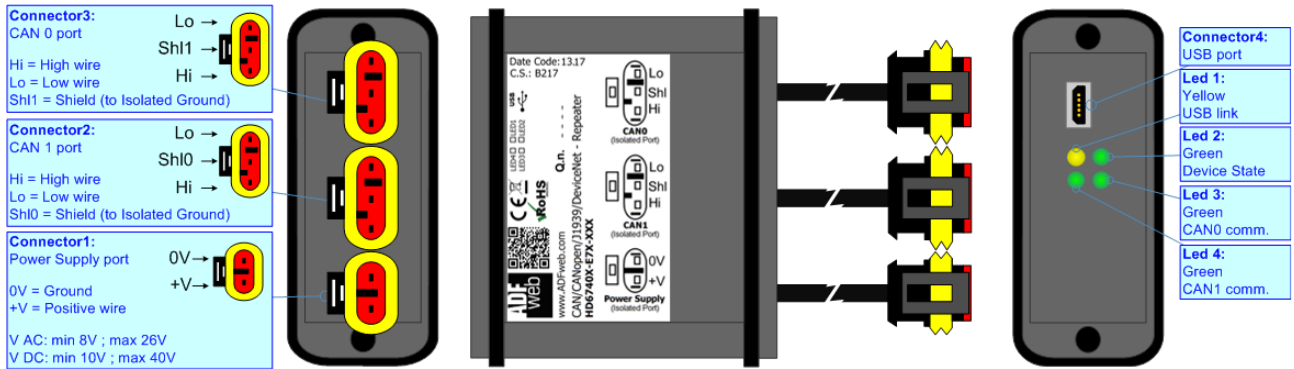

J1939 and NMEA2000 - Repeater – Extender bus line

To obtain the complete manual please go to:

www.adfweb.com/download/filefold/MN67401_ENG.pdf

To obtain the new version of this box sheet please go to:

www.adfweb.com/download/filefold/BS67404-E7x_ENG.pdf

CONNECTION SCHEME:

CONFIGURATION SOFTWARE:

For setting up the device you need the software named SW6740x. To obtain this software please go to:

www.adfweb.com/download/filefold/SW6740x.zip

ADFweb.com s.r.l.
 www.adfweb.com
 support@adfweb.com