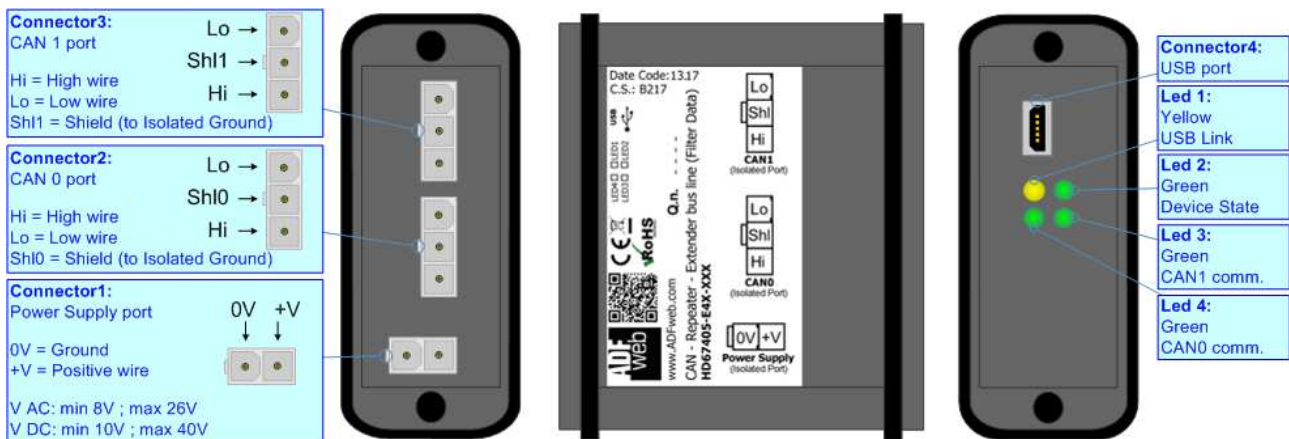

CAN - Repeater - Extender bus line (With filter data configurable)

To obtain the complete manual please go to

www.adfweb.com/download/filefold/MN67405_ENG.pdf

To obtain the new version of this box sheet please go to

www.adfweb.com/download/filefold/BS67405-E4x_ENG.pdf

CONNECTION SCHEME:

CONFIGURATION SOFTWARE:

For setting up the device you need the software named SW67405.

To obtain software please go to

www.adfweb.com/download/filefold/SW67405.zip