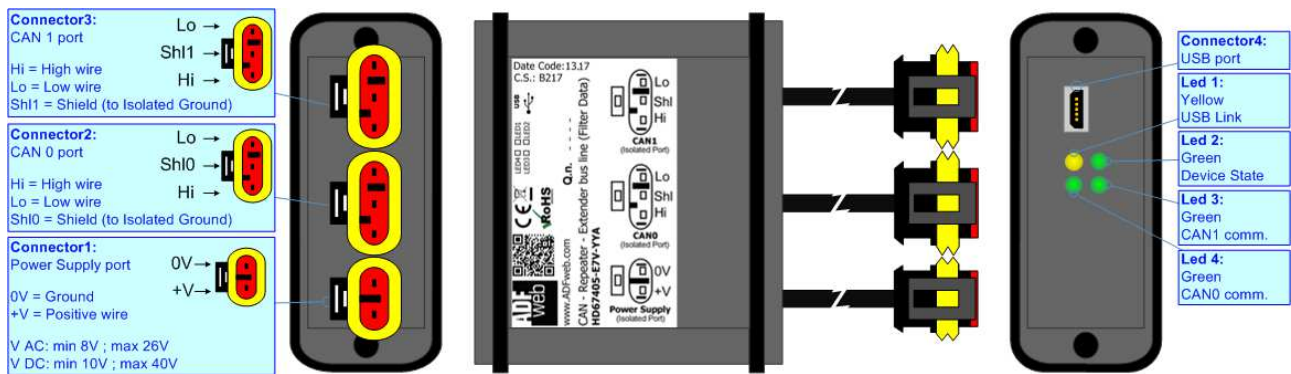

CAN - Repeater - Extender bus line (With filter data configurable)

To obtain the complete manual please go to

www.adfweb.com/download/filefold/MN67405_ENG.pdf

To obtain the new version of this box sheet please go to

www.adfweb.com/download/filefold/BS67405-E7x_ENG.pdf

CONNECTION SCHEME:

CONFIGURATION SOFTWARE:

For setting up the device you need the software named SW67405.

To obtain software please go to

www.adfweb.com/download/filefold/SW67405.zip