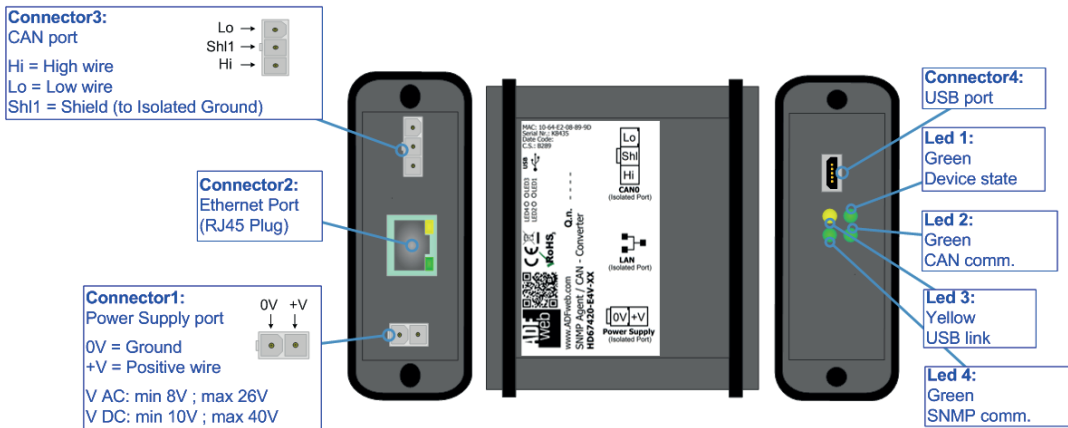

## SNMP Agent / CAN – Converter

Box Sheet for Order code: HD67420-E4x-xx  
Document code: BS67420-E4x-xx  
V1.000

**ADFweb.com srl**

Strada Nuova, 17, IT-31010 Mareno di Piave, Treviso - Italy

[www.ADFweb.com](http://www.ADFweb.com)

# CONNECTION SCHEME

Order code: HD67420-E4x-xx

Order code: Order code: HD67420-E4x-xx