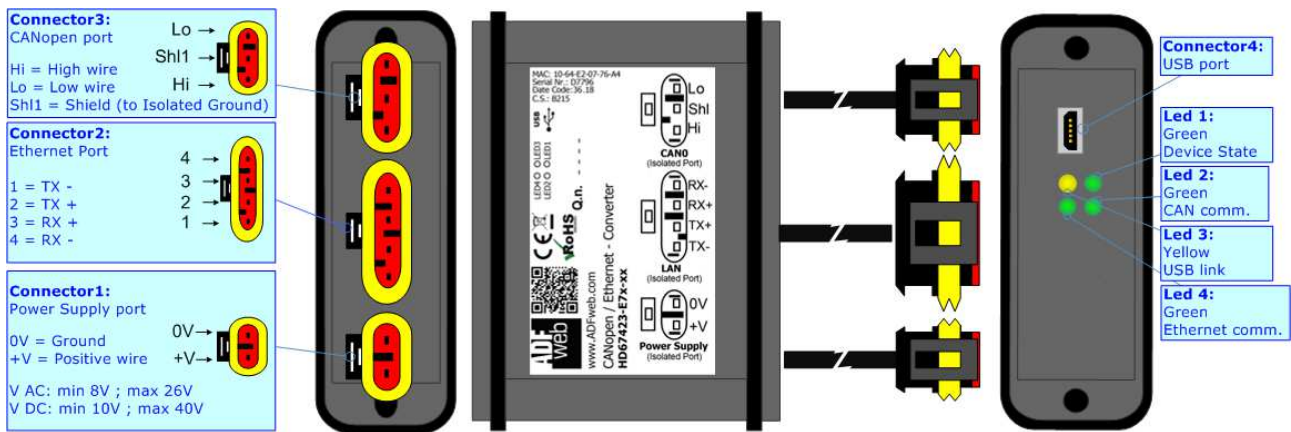

# CANopen / Ethernet - Converter

To obtain the complete manual please go to

[www.adfweb.com/download/filefold/MN67423\\_ENG.pdf](http://www.adfweb.com/download/filefold/MN67423_ENG.pdf)

To obtain the new version of this box sheet please go to

## CONNECTION SCHEME: