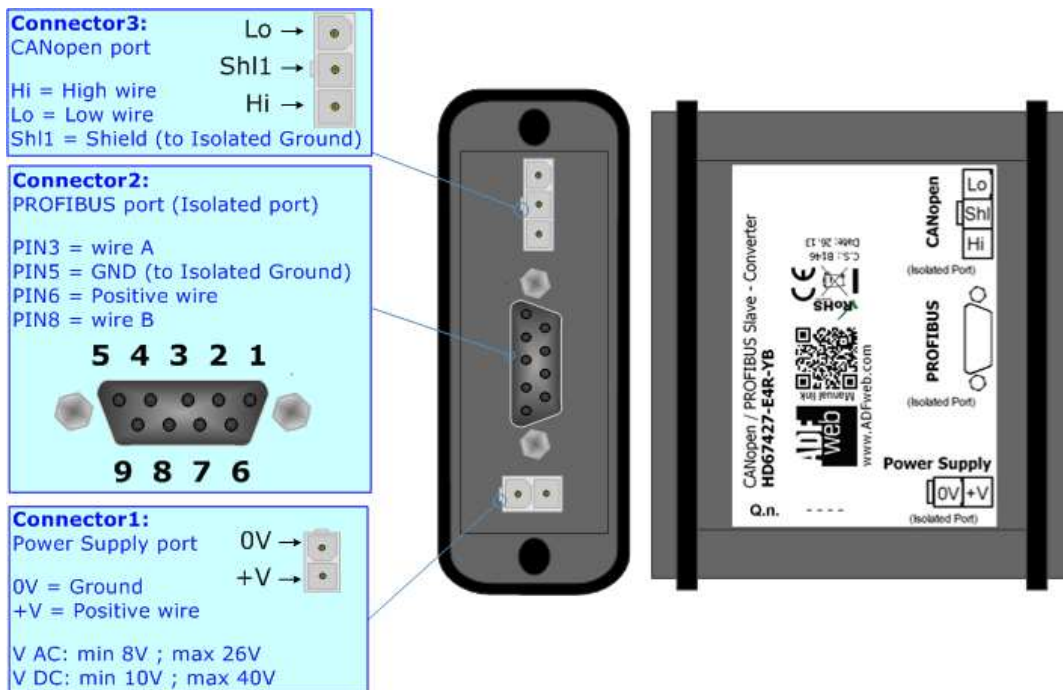

CANopen / PROFIBUS Slave - Converter

To obtain the complete manual please go to

www.adfweb.com/download/filefold/MN67427_ENG.pdf

To obtain the new version of this box sheet please go to

www.adfweb.com/download/filefold/BS67427-E4x_ENG.pdf

CONNECTION SCHEME:

CONFIGURATION SOFTWARE:

For setting up the device you need the software named SW67427.

To obtain this software please go to

www.adfweb.com/download/filefold/SW67427.zip

ADFweb.com s.r.l.
www.adfweb.com
info@adfweb.com
support@adfweb.com