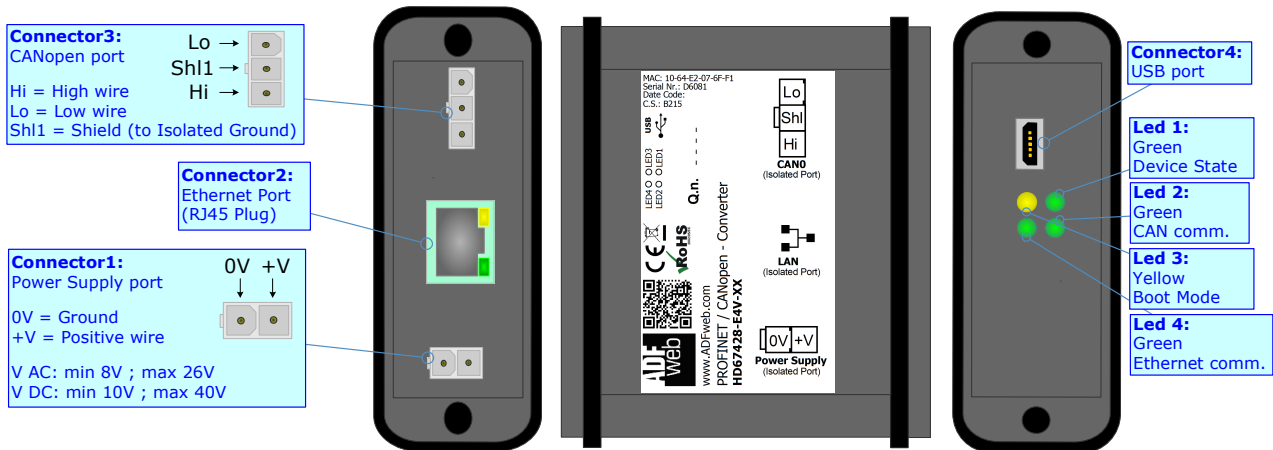

CONNECTION SCHEME:

CONFIGURATION SOFTWARE:

For setting up the device you need the software named SW67428.

To obtain this software please go to

www.adfweb.com/download/filefold/SW67428.zip

ADFweb.com s.r.l.
 www.adfweb.com
 info@adfweb.com
 support@adfweb.com