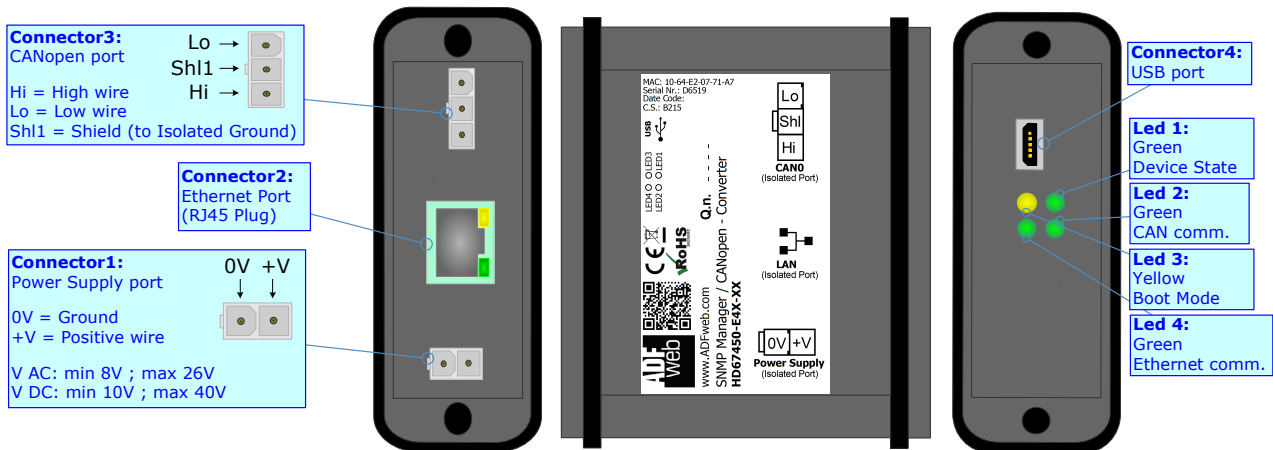

SNMP Manager / CANopen - Converter

To obtain the complete manual please go to

www.adfweb.com/download/filefold/MN67450_ENG.pdf

To obtain the new version of this box sheet please go to

www.adfweb.com/download/filefold/BS67450-E4x_ENG.pdf

CONNECTION SCHEME:

CONFIGURATION SOFTWARE:

For setting up the device you need the software named SW67450.

To obtain this software please go to

www.adfweb.com/download/filefold/SW67450.zip

ADFweb.com s.r.l.
www.adfweb.com
info@adfweb.com
support@adfweb.com