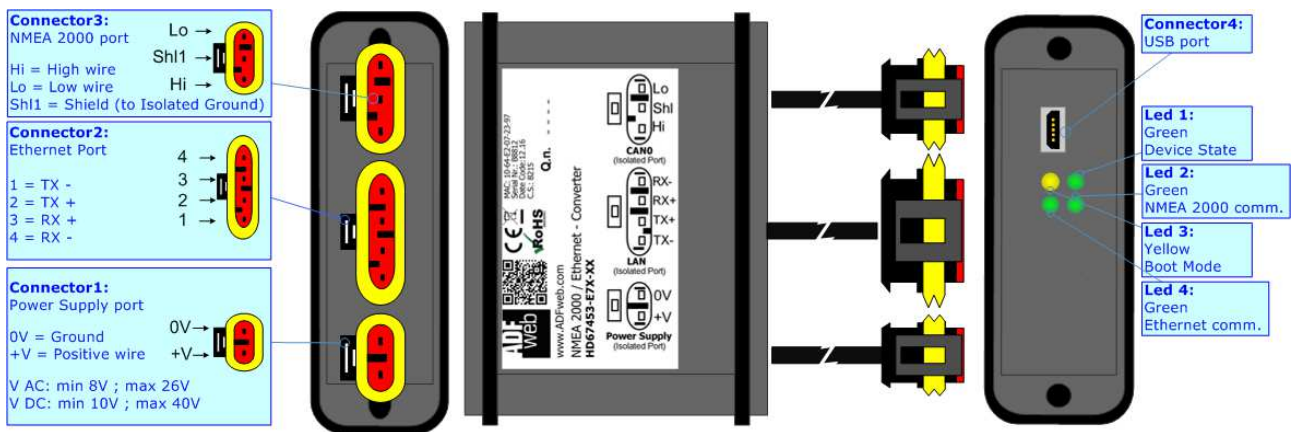

NMEA 2000 / Ethernet - Converter

To obtain the complete manual please go to

www.adfweb.com/download/filefold/MN67453_ENG.pdf

To obtain the new version of this box sheet please go to

www.adfweb.com/download/filefold/BS67453-E7x_ENG.pdf

CONNECTION SCHEME:

CONFIGURATION SOFTWARE:

For setting up the device you need the software named SW67453.

To obtain this software please go to

www.adfweb.com/download/filefold/SW67453.zip

ADFweb.com s.r.l.
www.adfweb.com
info@adfweb.com
support@adfweb.com