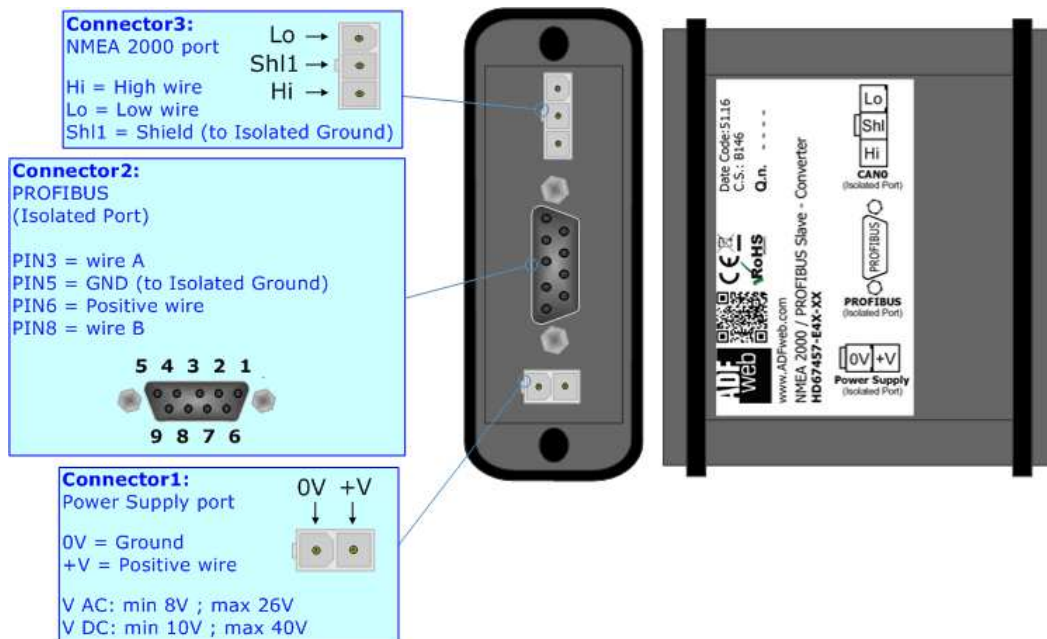

NMEA 2000 / PROFIBUS - Converter

To obtain the complete manual please go to

www.adfweb.com/download/filefold/MN67457_ENG.pdf

To obtain the new version of this box sheet please go to

www.adfweb.com/download/filefold/BS67457-E4x_ENG.pdf

CONNECTION SCHEME:

CONFIGURATION SOFTWARE:

For setting up the device you need the software named SW67457.
 To obtain this software please go to

www.adfweb.com/download/filefold/SW67457.zip

ADFweb.com s.r.l.
 www.adfweb.com
 info@adfweb.com
 support@adfweb.com