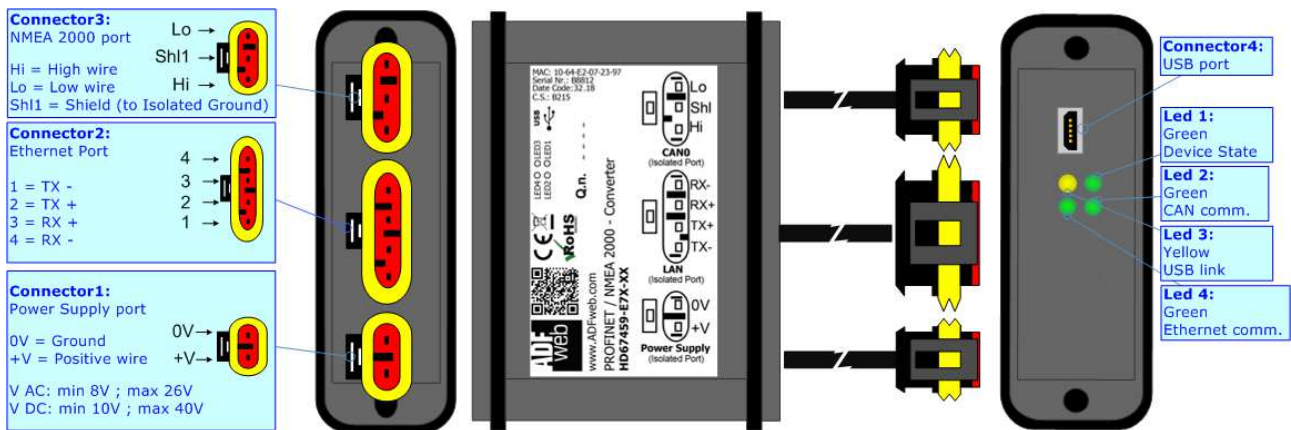

CONNECTION SCHEME:

CONFIGURATION SOFTWARE:

For setting up the device you need the software named SW67459.

To obtain this software please go to

www.adfweb.com/download/filefold/SW67459.zip

ADFweb.com s.r.l.
 www.adfweb.com
 info@adfweb.com
 support@adfweb.com