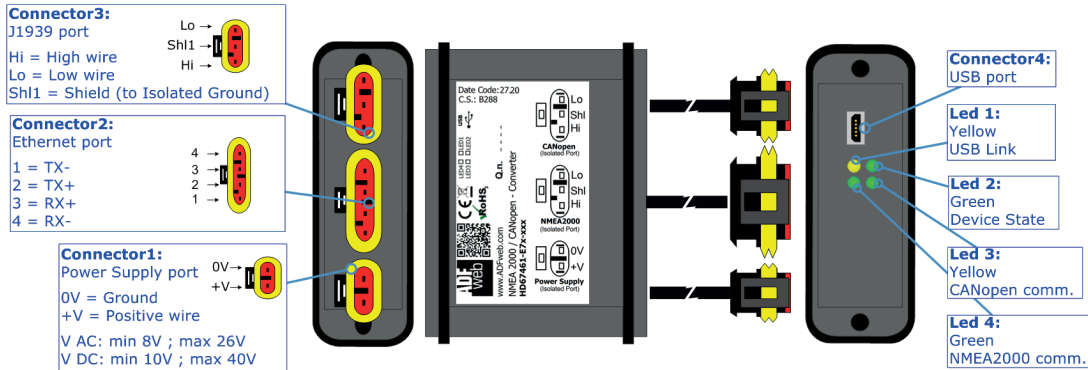

# BOX SHEET

NMEA 2000 / CANopen – Converter

Box Sheet for Order code: HD67461-E7x-xx  
Document code: BS67461-E7x  
V1.001

**ADFweb.com srl**

Strada Nuova, 17, IT-31010 Marenco di Piave, Treviso - Italy

[www.ADFweb.com](http://www.ADFweb.com)

# CONNECTION SCHEME

Order code: HD67461-E7x-xx

Order code: HD67461-E7x-xx