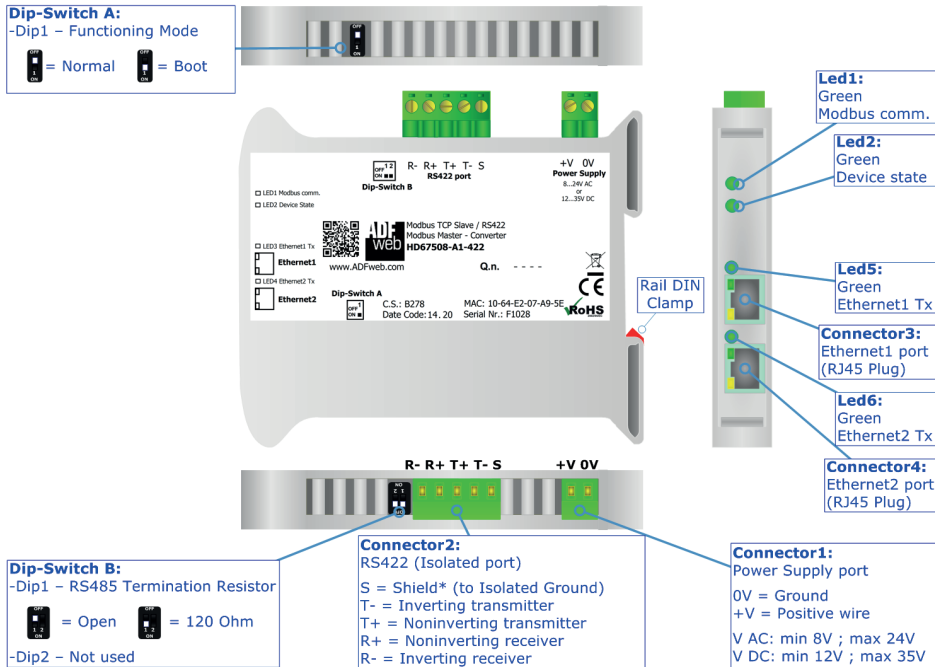

QR of Software

[www.adfweb.com/download/
filefold/SW67508.zip](http://www.adfweb.com/download/filefold/SW67508.zip)

HD67508-422-A1

BOX SHEET

**Modbus TCP Slave / Modbus Master
Converter**

Box Sheet for Order code: HD67508-422-A1
Document code: BS67508-422-A1
V1.001

ADFweb.com srl

Strada Nuova, 17, IT-31010 Mareno di Piave, Treviso - Italy

www.ADFweb.com

CONNECTION SCHEME

Order code: HD67508-422-A1

Order code: HD67508-422-A1