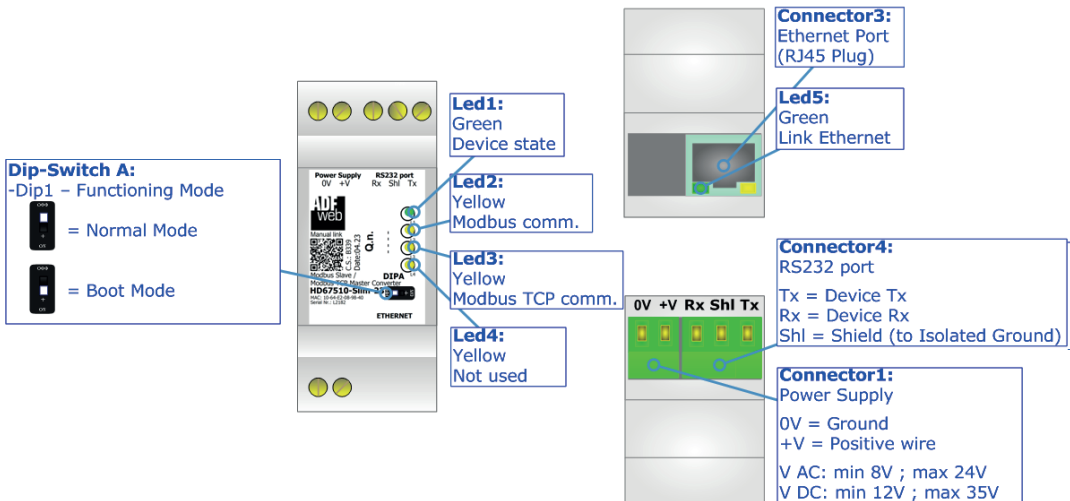

QR of Software

[www.adfweb.com/download/
filefold/SW67510.zip](http://www.adfweb.com/download/filefold/SW67510.zip)

BOX SHEET

**Modbus TCP Master / Modbus Slave
Slim Converter**

Box Sheet for Order code: HD67510-Slim-232
Document code: BS67510-Slim-232
V1.000

ADFweb.com srl

Strada Nuova, 17, IT-31010 Mareno di Piave, Treviso - Italy

CONNECTION SCHEME

Order code: HD67510-Slim-232

Order code: HD67510-Slim-232