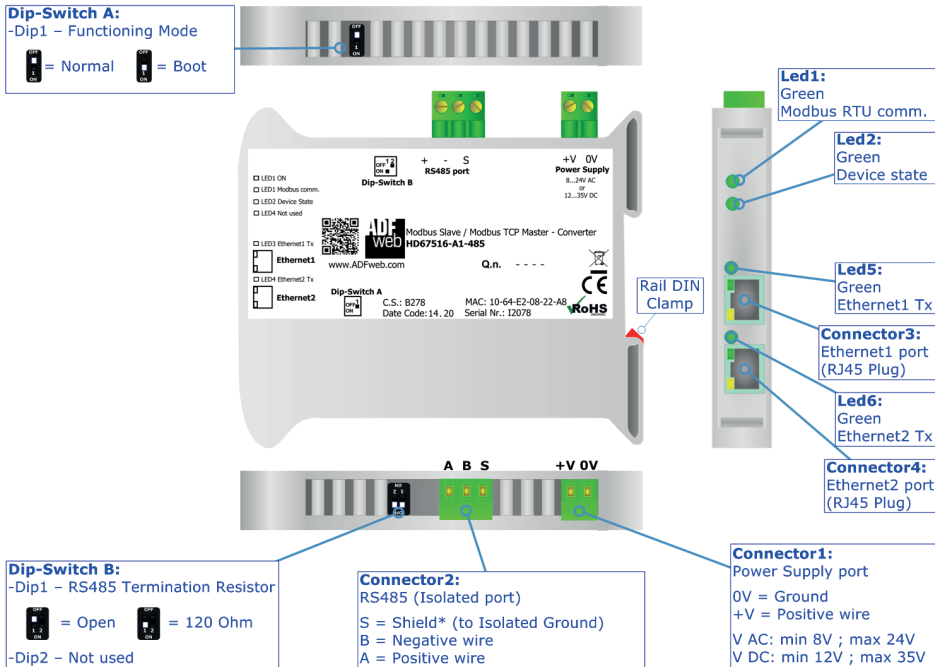

QR of Software

[www.adfweb.com/download/
filefold/SW67516.zip](http://www.adfweb.com/download/filefold/SW67516.zip)

HD67516-485-A1

BOX SHEET

**Modbus Slave / Modbus TCP Master
Converter**

Box Sheet for Order code: HD67516-485-A1
Document code: BS67516-485-A1
V1.001

ADFweb.com srl

Strada Nuova, 17, IT-31010 Mareno di Piave, Treviso - Italy

www.ADFweb.com

CONNECTION SCHEME

Order code: HD67516-485-A1

Order code: HD67516-485-A1