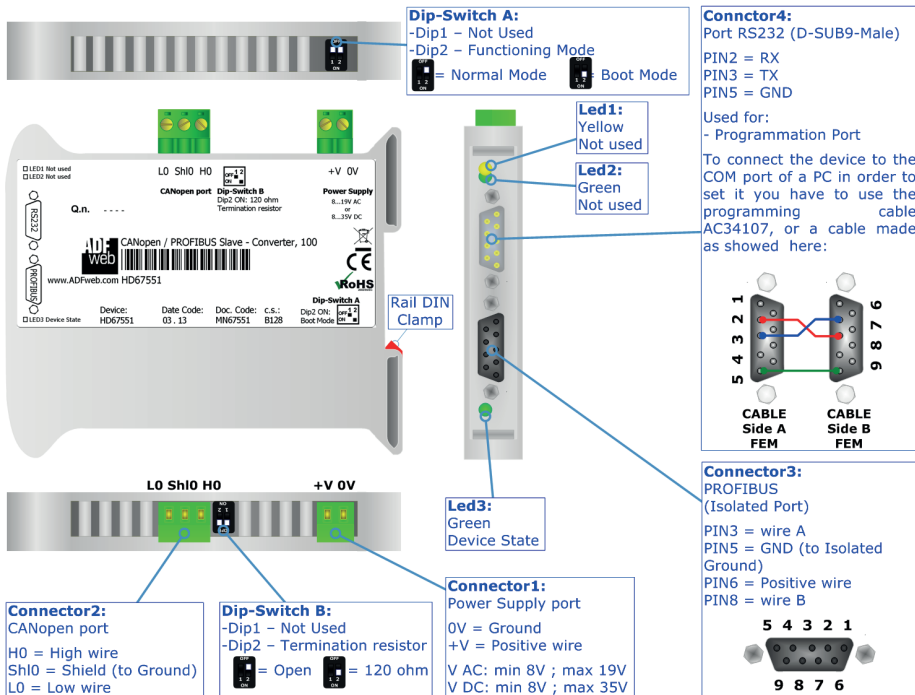

QR of Software

[www.adfweb.com/download/
filefold/SW67551.zip](http://www.adfweb.com/download/filefold/SW67551.zip)

HD67551-A1

BOX SHEET

CANopen / PROFIBUS Slave - Converter

Box Sheet for Order code: HD67551
Document code: BS67551
V2.001

ADFweb.com srl
Strada Nuova, 17, IT-31010 Mareno di Piave, Treviso - Italy

www.ADFweb.com

CONNECTION SCHEME

Order code: HD67551-A1

Order code: HD67551-A1