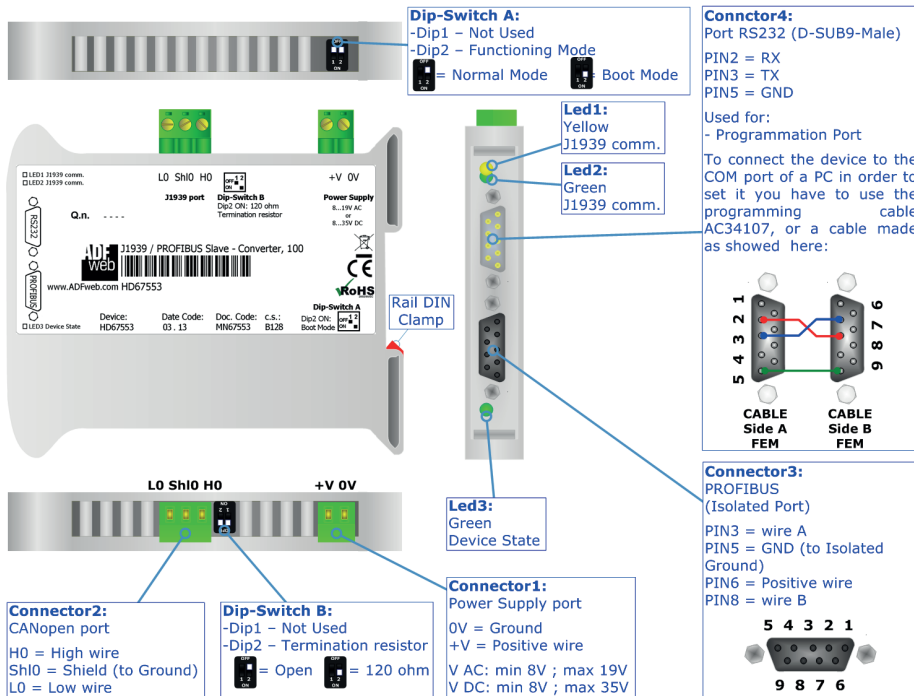

QR of Software

[www.adfweb.com/download/
filefold/SW67553.zip](http://www.adfweb.com/download/filefold/SW67553.zip)

HD67553

BOX SHEET

J1939 / PROFIBUS Slave - Converter

Box Sheet for Order code: HD67553
Document code: BS67553
V2.001

ADFweb.com srl
Strada Nuova, 17, IT-31010 Mareno di Piave, Treviso - Italy

www.ADFweb.com

CONNECTION SCHEME

Order code: HD67553

Order code: HD67553