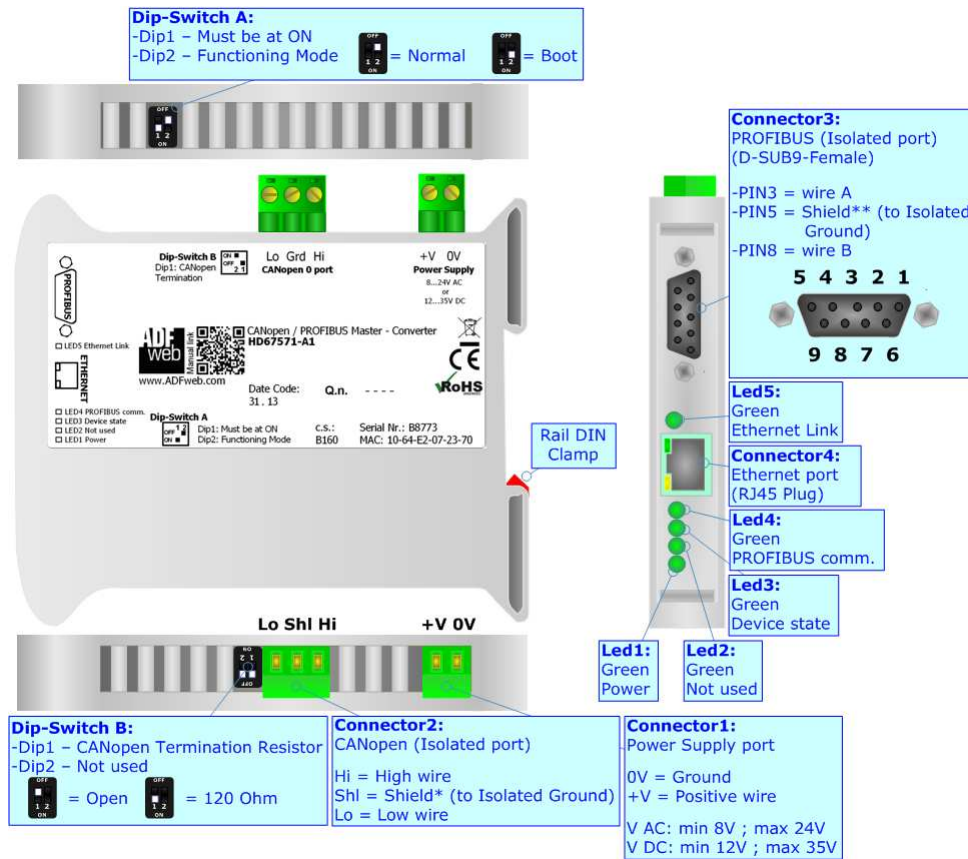

CANopen / PROFIBUS Master - Converter

To obtain the complete manual please go to

www.adfweb.com/download/filefold/MN67571_ENG.pdf

To obtain the new version of this box sheet please go to

www.adfweb.com/download/filefold/BS67571-A1_ENG.pdf

CONNECTION SCHEME:

CONFIGURATION SOFTWARE:

For setting up the device you need the software named SW67571.

To obtain this software please go to

www.adfweb.com/download/filefold/SW67571.zip

ADFweb.com s.r.l.
 www.adfweb.com
 info@adfweb.com
 support@adfweb.com